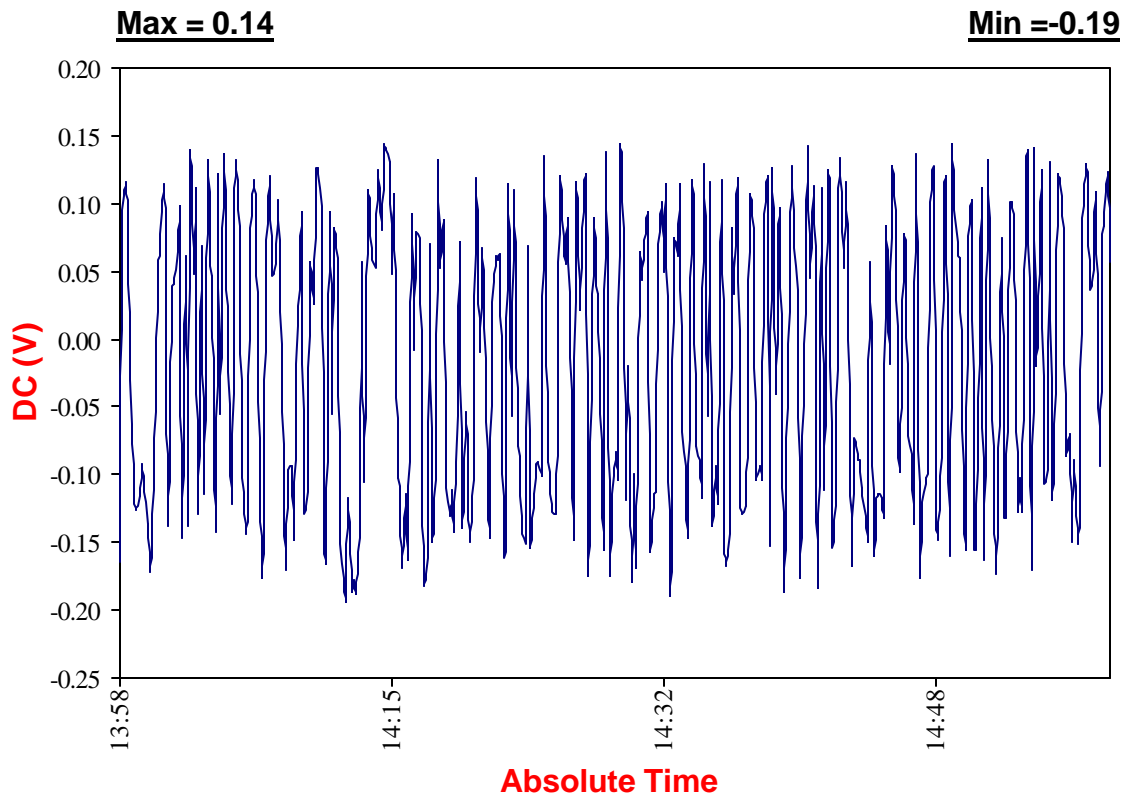

DC Potential vs. Time

654W Site #6

Site #:	654W-6
Approx. Station #:	(57+00)
Date:	1/20/2005
Time:	13:58:57 PM
Maximum (V):	0.14
Minimum (V):	-0.19
Potential Shifts (V):	0.33
GPS Location:	N 39°10.678' W 76°45.547'
Comments:	
North of Deep Run Creek., facing West.	