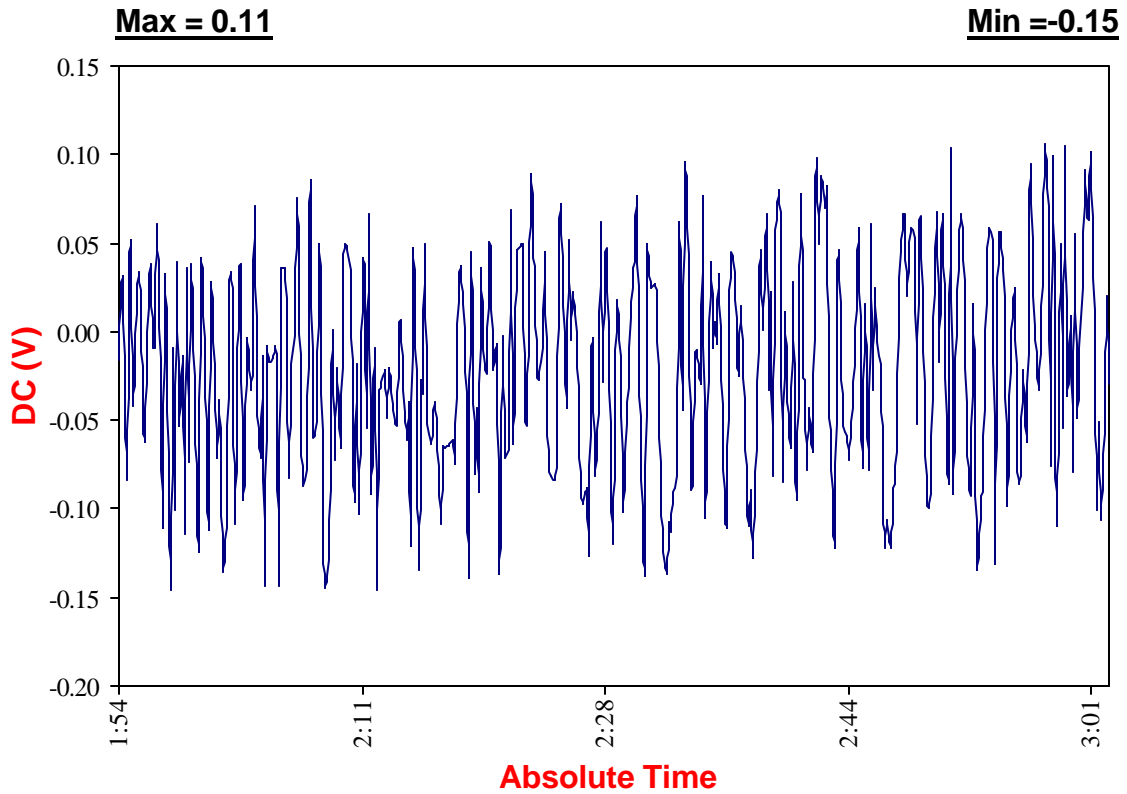

DC Potential vs. Time

654W Site #2

Site #:	654W-2
Approx. Station #:	(18+00)
Date:	2/11/2005
Time:	13:54:41
Maximum (V):	0.11
Minimum (V):	-0.15
Potential Shifts (V):	0.26
GPS Location:	N 39°10.036'
	W 76°46.133'
Comments:	
East of Montevideo Rd., facing South.	