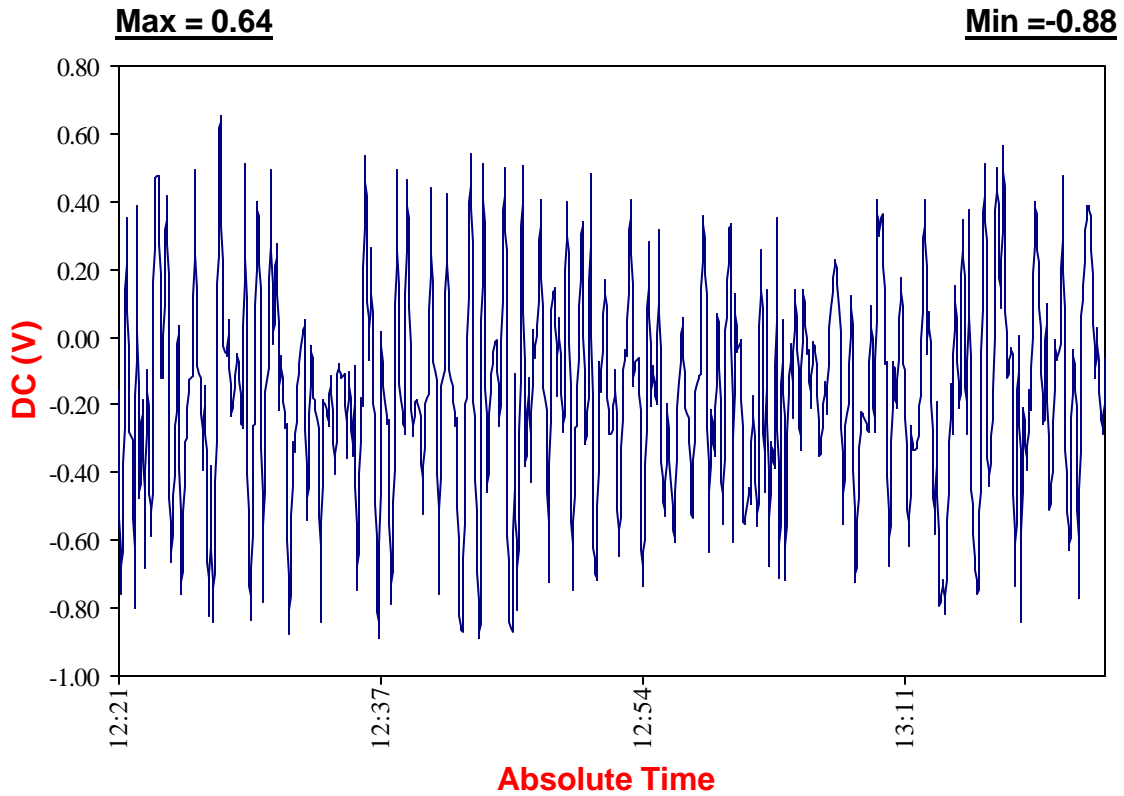

DC Potential vs. Time

587W Site #5

Site #:	587W-5
Approx. Station #:	45+00
Date:	9/9/2004
Time:	12:21:04
Maximum (V):	0.64
Minimum (V):	-0.88
Potential Shifts (V):	1.52
GPS Location:	N 39°11.552' W 76°52.002'
Comments:	
Shaker Dr., facing S.	