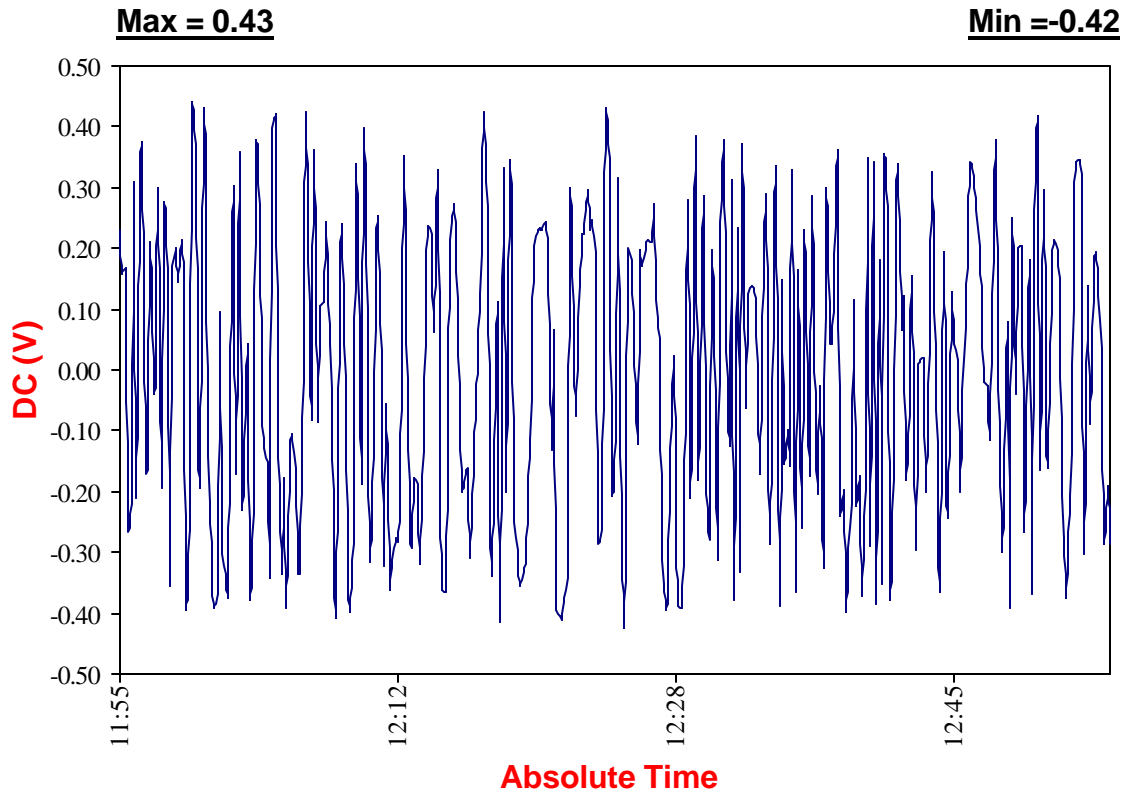

DC Potential vs. Time

559W Site #3

Site #:	559-3
Approx. Station #:	24+00
Date:	9/2/2004
Time:	11:55:34
Maximum (V):	0.43
Minimum (V):	-0.42
Potential Shifts (V):	0.85
GPS Location:	N 39°11.883' W 76°49.177'

Comments:
Dobbin Rd., facing N.