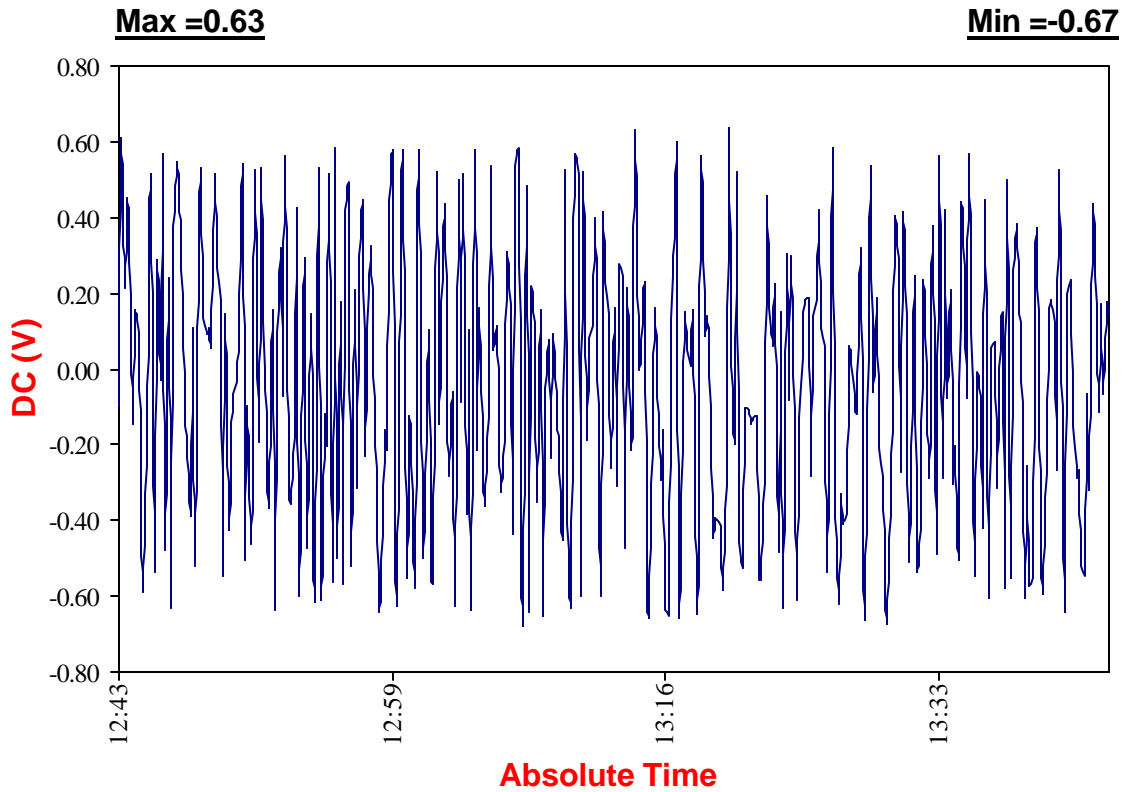

# DC Potential vs. Time

## 549W Site #6

Site #:	549W-6
Approx. Station #:	(60+00)
Date:	10/1/2004
Time:	12:43:10
Maximum (V):	0.63
Minimum (V):	-0.67
Potential Shifts (V):	1.30
GPS Location:	N 39°09.561' W 76°51.136'
Comments:	
Murray Hill Road, near Middle Patuxent River, facing N.	