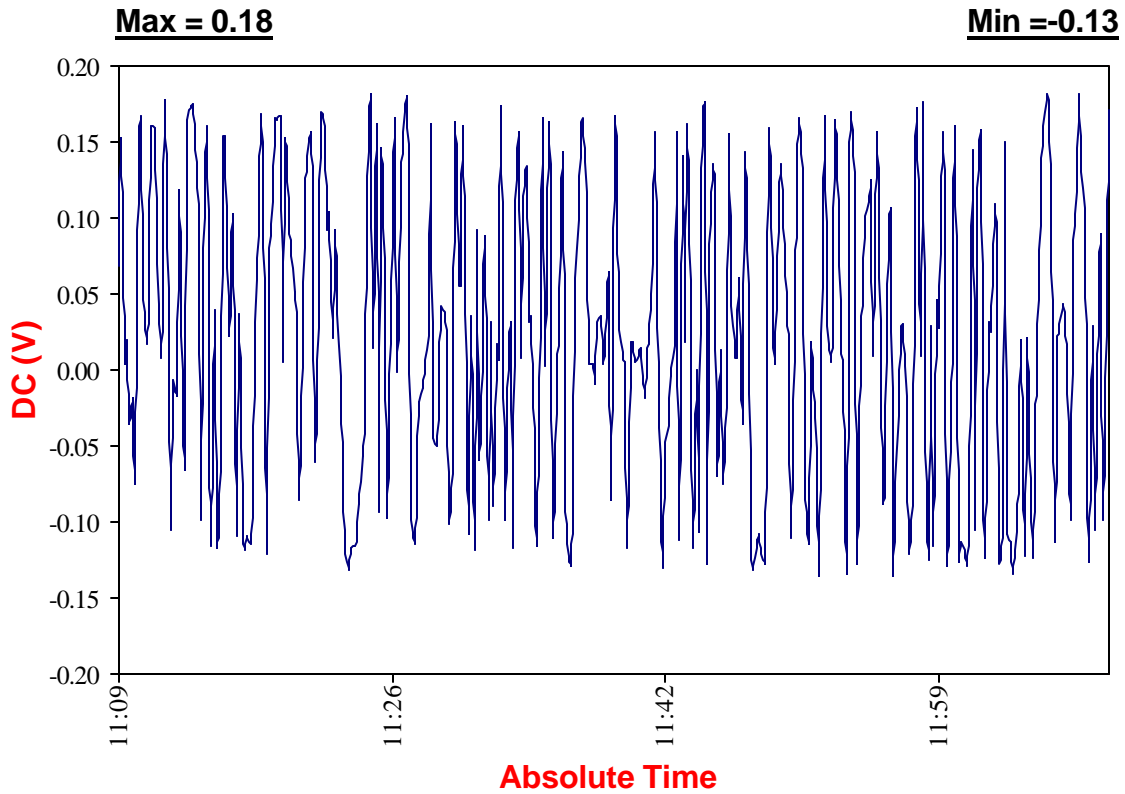

# DC Potential vs. Time

## 512 Site #1

Site #:	512-1
Approx. Station #:	(10+00)
Date:	1/4/2005
Time:	11:09:25
Maximum (V):	0.18
Minimum (V):	-0.13
Potential Shifts (V):	0.31
GPS Location:	N 39°09.671' W 76°46.620'

Comments:  
Near the State Penitentiary, facing East