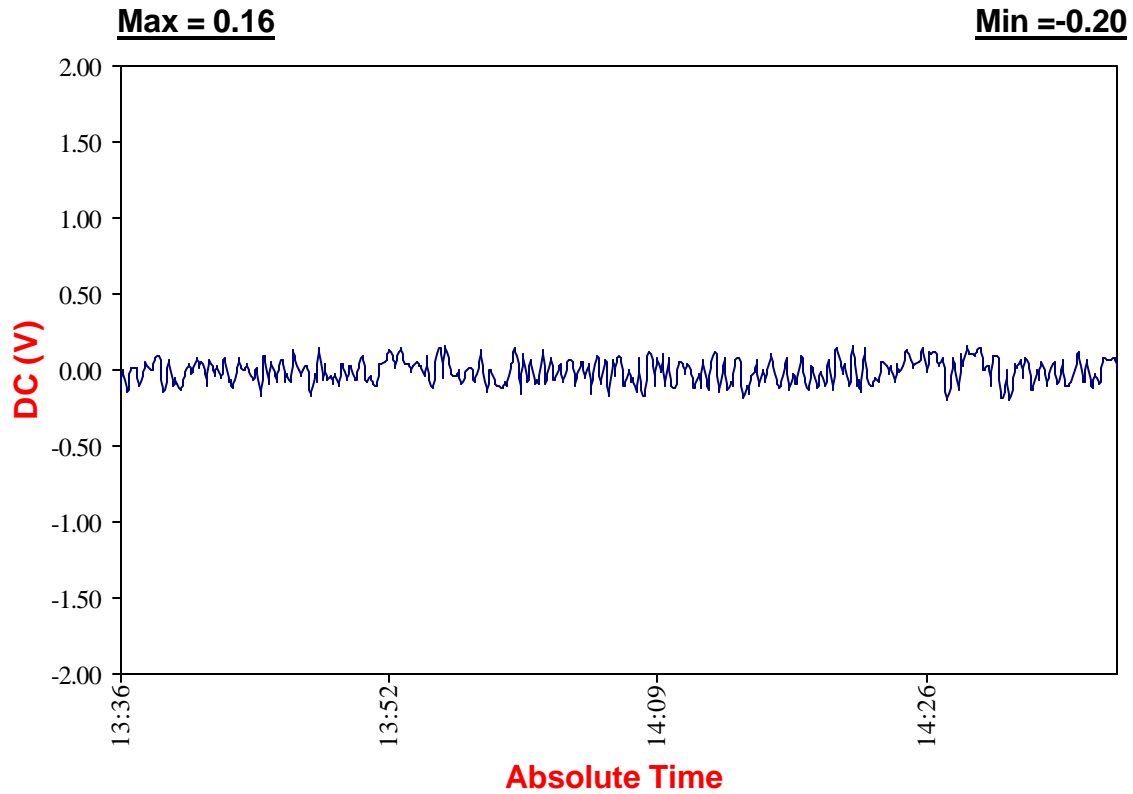

# DC Potential vs. Time

**3218 Site #: 8**

Site #:	3218-8
Approx. Station #:	(88+00)
Date:	3/17/2004
Time:	13:36:19
Maximum (V):	0.16
Minimum (V):	-0.20
Potential Shifts (V):	0.36
GPS Location:	N 39°13.998' W 76°53.964'
Comments:	
Near the Rt. 108 & Harper's Farm Rd. intersection, facing East.	