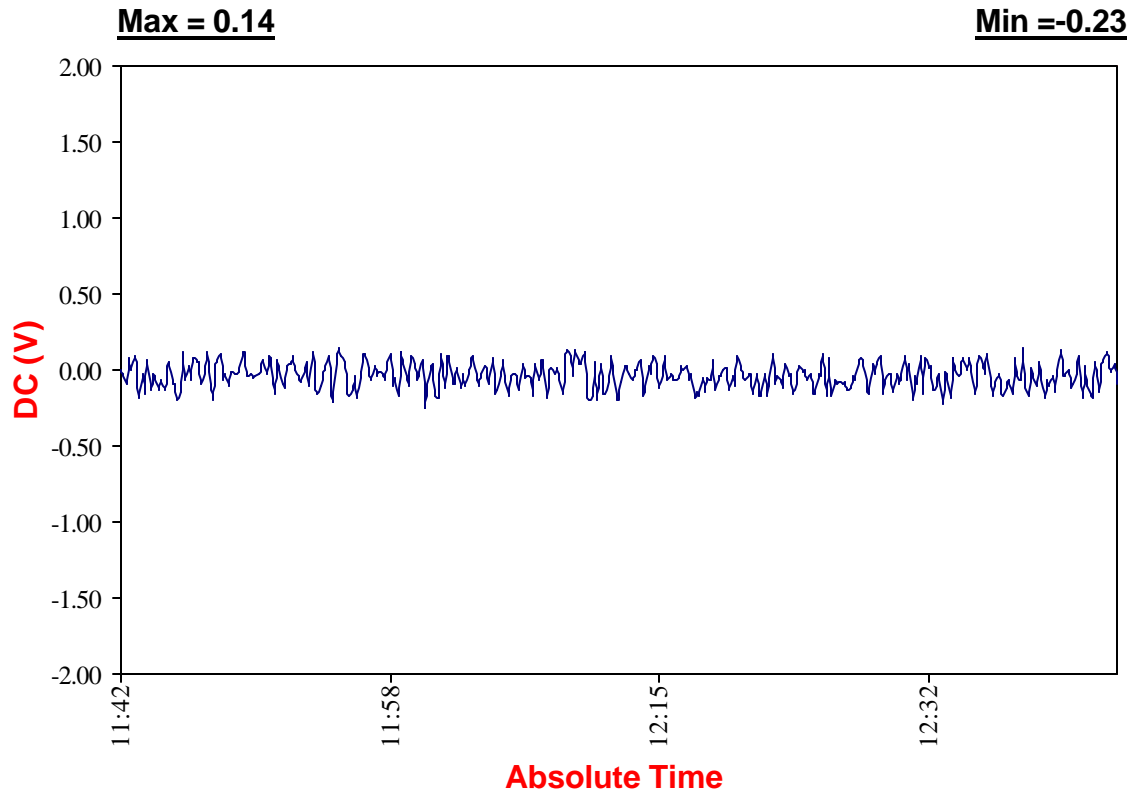

DC Potential vs. Time

3218 Site #: 1

Site #:	3218-1
Approx. Station #:	(03+00)
Date:	3/8/2004
Time:	11:42:18
Maximum (V):	0.14
Minimum (V):	-0.23
Potential Shifts (V):	0.37
GPS Location:	N 39°13.411' W 76°55.508'
Comments:	
Rt. 108 & Trotter Rd., facing East.	