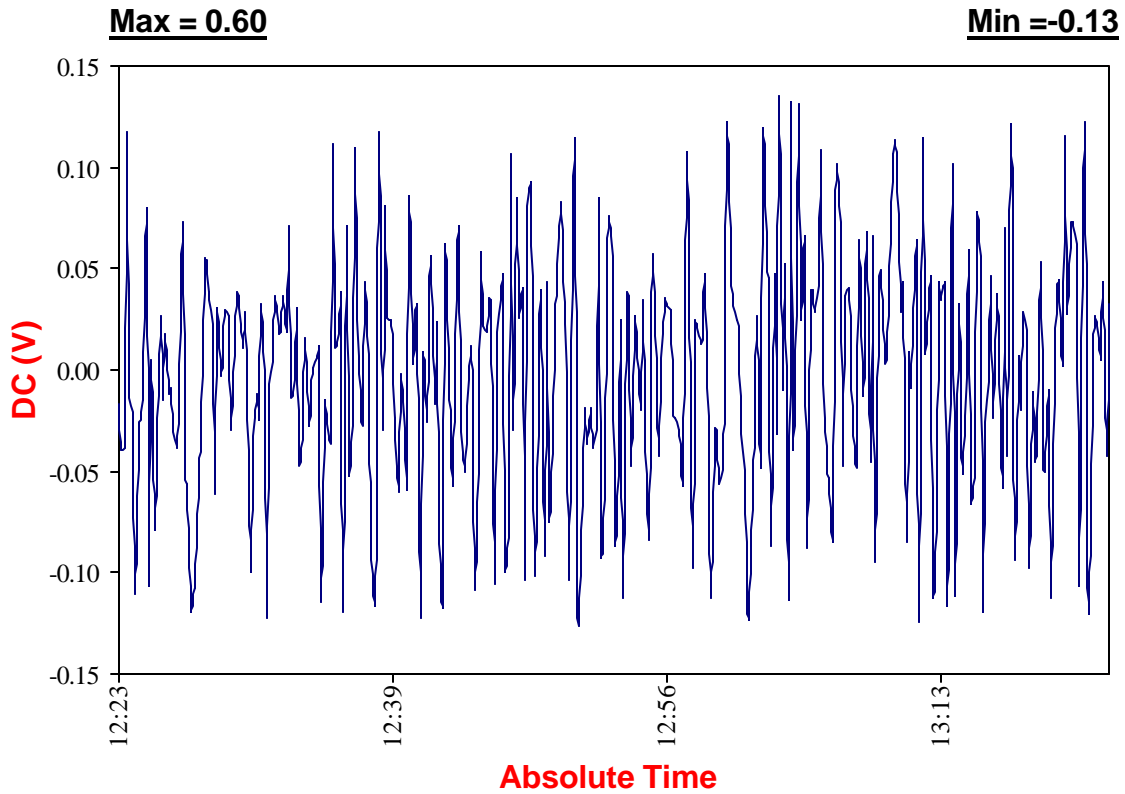

DC Potential vs. Time

44-3116 Site #7

Site #:	3116-7
Approx. Station #:	(60+00)
Date:	12/21/2004
Time:	12:23:06
Maximum (V):	0.14
Minimum (V):	-0.13
Potential Shifts (V):	0.27
GPS Location:	N 39°12.692' W 76°44.895'

Comments:

Montgomery Rd. & Landing Rd.,
facing West.