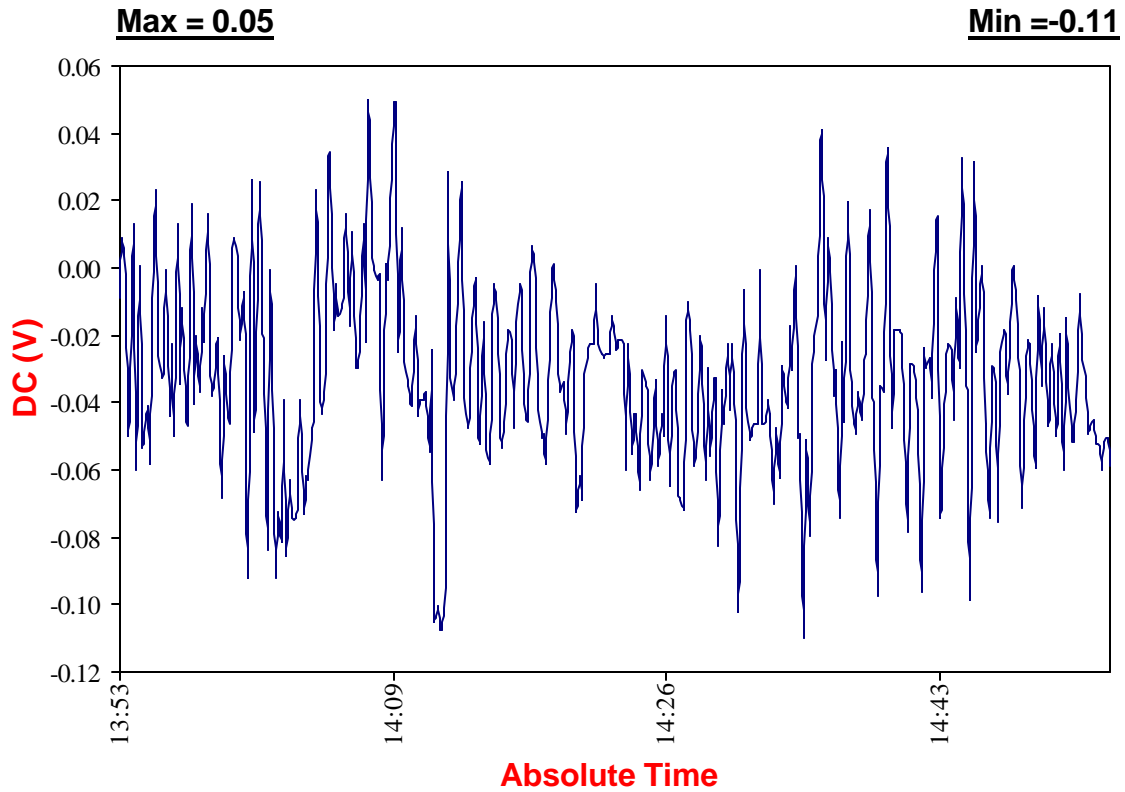

DC Potential vs. Time

44-3116 Site #1

Site #:	3116-1
Approx. Station #:	(03+00)
Date:	12/14/2004
Time:	13:53:05
Maximum (V):	0.05
Minimum (V):	-0.11
Potential Shifts (V):	0.16
GPS Location:	N 39°13.090' W 76°43.678'