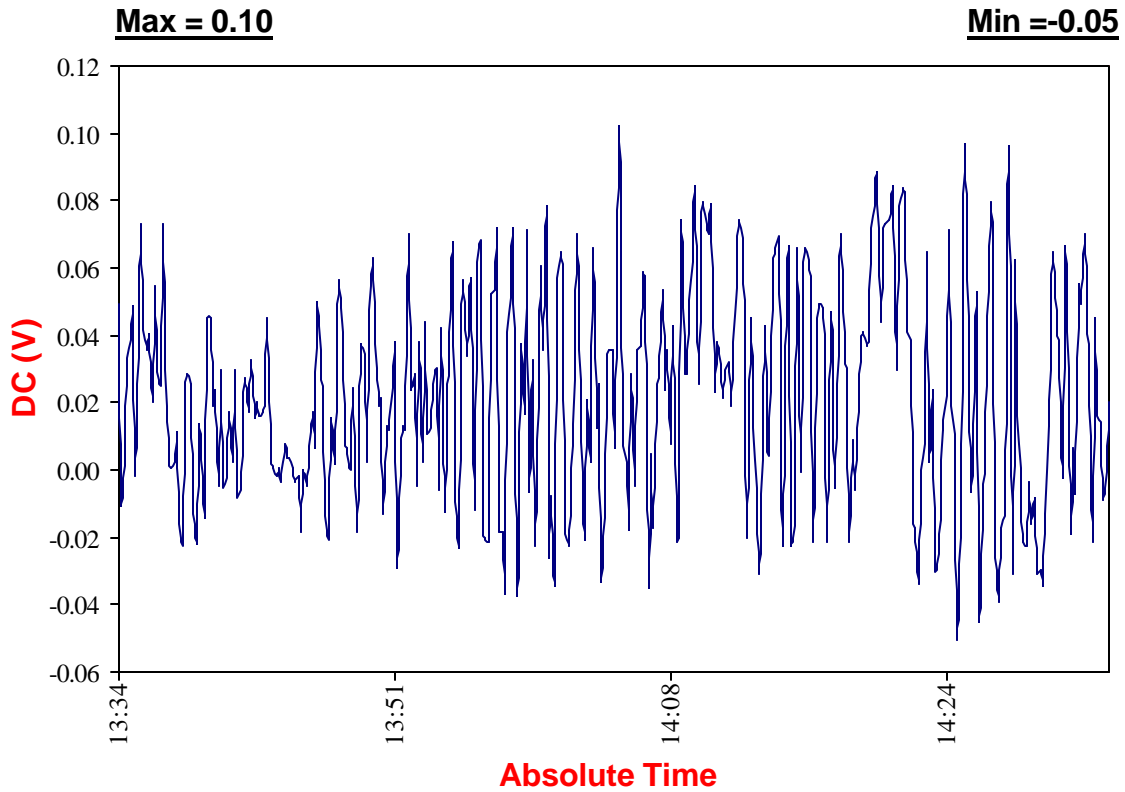

DC Potential vs. Time

1W Site #3

Site #:	1W-3
Approx. Station #:	(25+00)
Date:	1/6/2005
Time:	13:34:48 PM
Maximum (V):	0.10
Minimum (V):	-0.05
Potential Shifts (V):	0.15
GPS Location:	N 39°07.244' W 76°50.936'