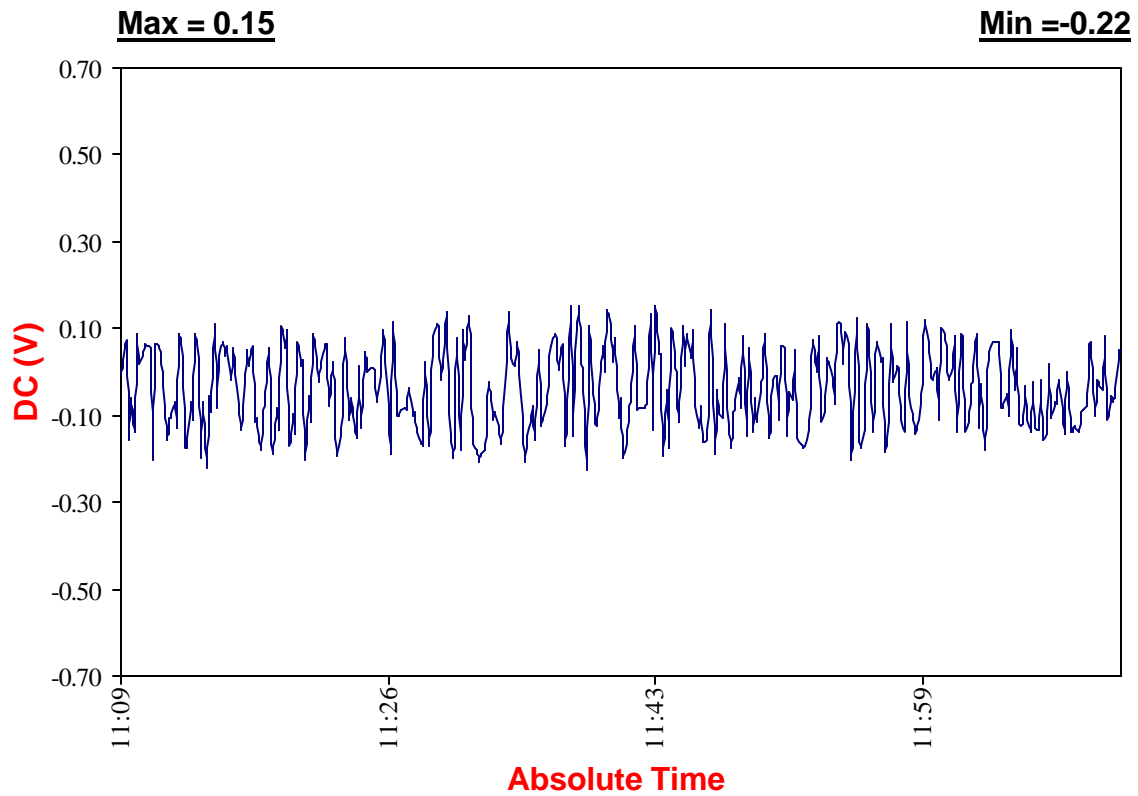

DC Potential vs. Time

1810 Site#: 5

Site #:	1810-5
Approx. Station #:	(35+00)
Date:	3/31/2004
Time:	11:09:46AM
Maximum (V):	0.15
Minimum (V):	-0.22
Potential Shifts (V):	0.37
GPS Location:	N 39°10.941' W 76°53.135'
Comments:	
Off of Annabel Ct., facing East.	