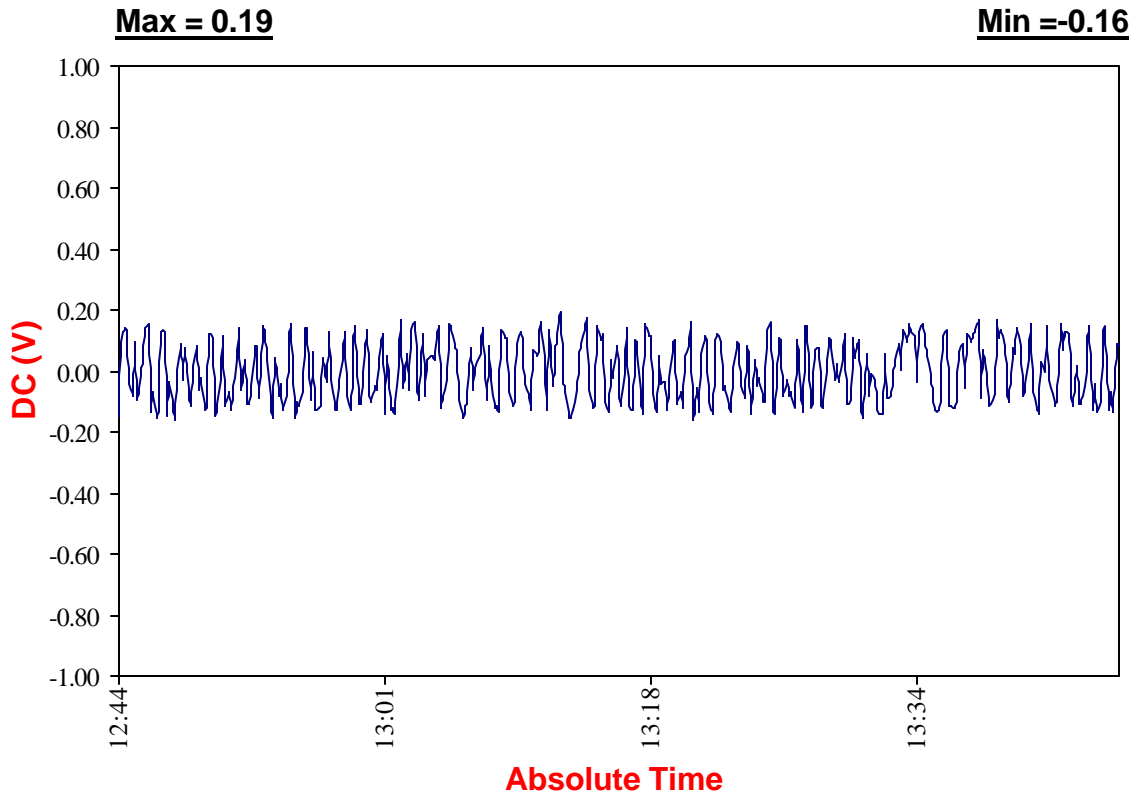

DC Potential vs. Time

175 Site #: 3

Site #:	175W-3
Approx. Station #:	(35+00)
Date:	1/14/2004
Time:	12:44:47
Maximum (V):	0.19
Minimum (V):	-0.16
Potential Shifts (V):	0.35
GPS Location:	N 39°13.607' W 76°51.251'
Comments:	
Near Columbia Rd, facing West.	