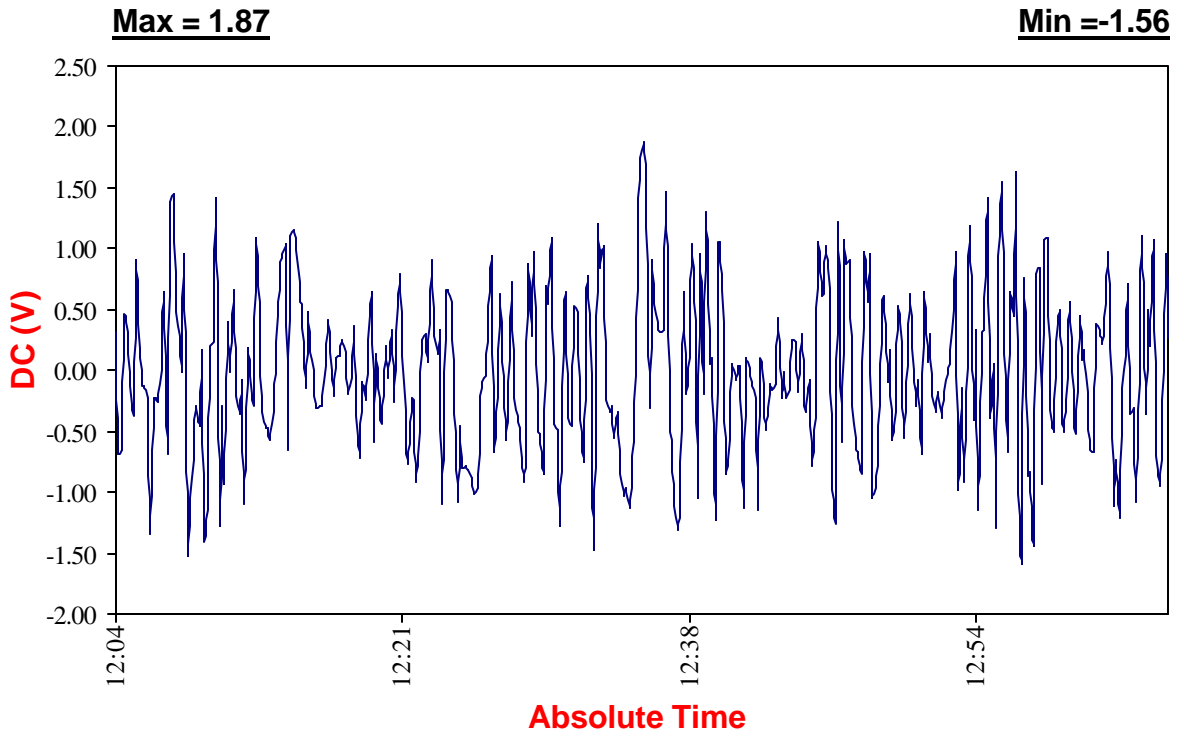

# DC Potential vs. Time

## 1213 Site #1

Site #:	1213-1
Approx. Station #:	(00+00)
Date:	2/4/2004
Time:	12:04:54
Maximum (V):	1.87
Minimum (V):	-1.56
Potential Shifts (V):	3.43
GPS Location:	N 39°12.994'
	W 76°52.780'
Comments:	
Little Patuxent Parkway, facing South.	