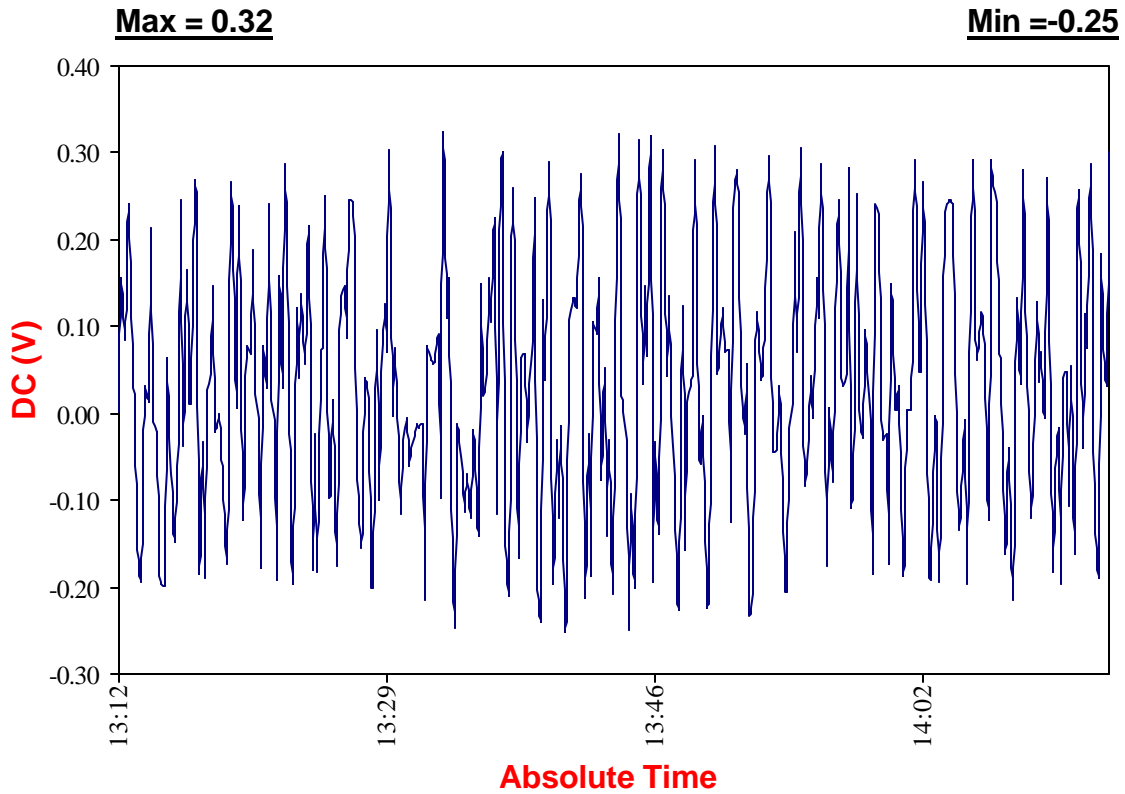

# DC Potential vs. Time

44-1004 Site #:1

Site #:	44-1004-1
Approx. Station #:	(10+00)
Date:	1/11/2005
Time:	13:12:45 PM
Maximum (V):	0.32
Minimum (V):	-0.25
Potential Shifts (V):	0.57
GPS Location:	N 39°08.213' W 76°48.799'

Comments:

Rt.1, South from Rt.32, facing North.