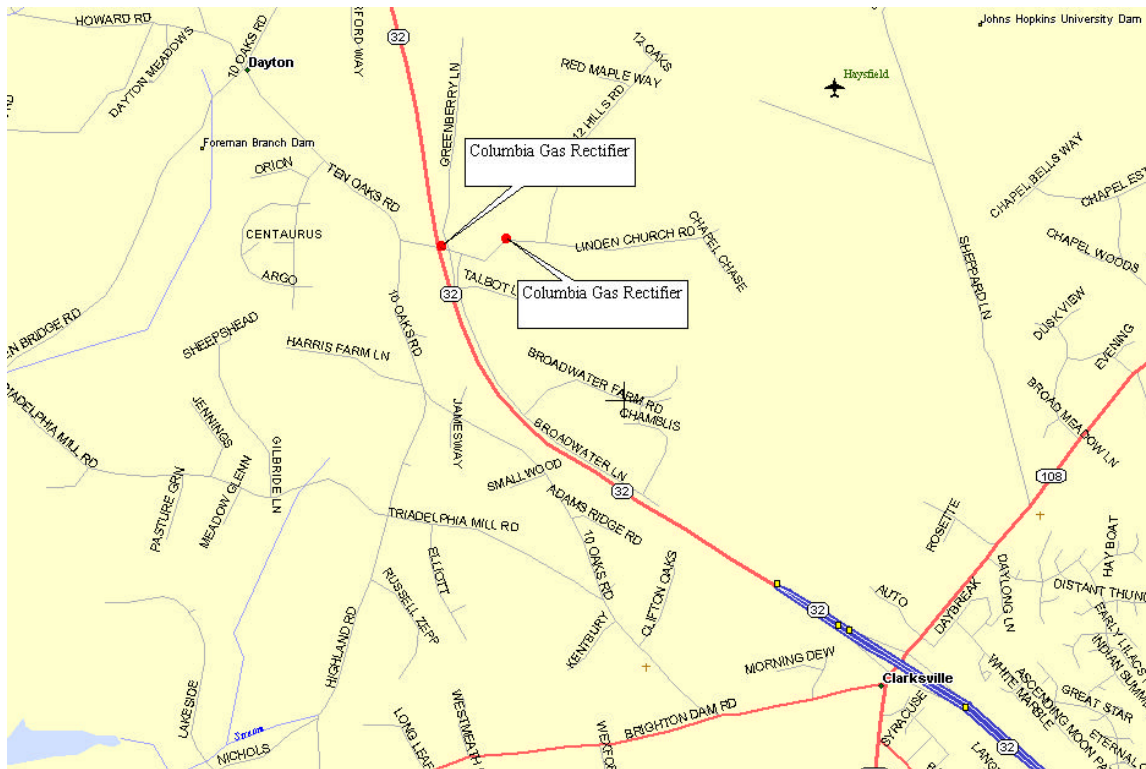

Columbia Gas Transmission Rectifiers

Location

The map in Figure below shows the location of rectifiers operated by Columbia Gas Transmission.

D7 – Locations of Columbi a Gas Transmission Rectifiers

Technical Data

Rectifier	Location	Volts	Amperes	Remarks
Linden Church	Greenburry Ln. off Linden Church Rd.	32	11	No PCCP nearby
Williams	Fence row off of Linden Church Rd.	54	11	No PCCP nearby