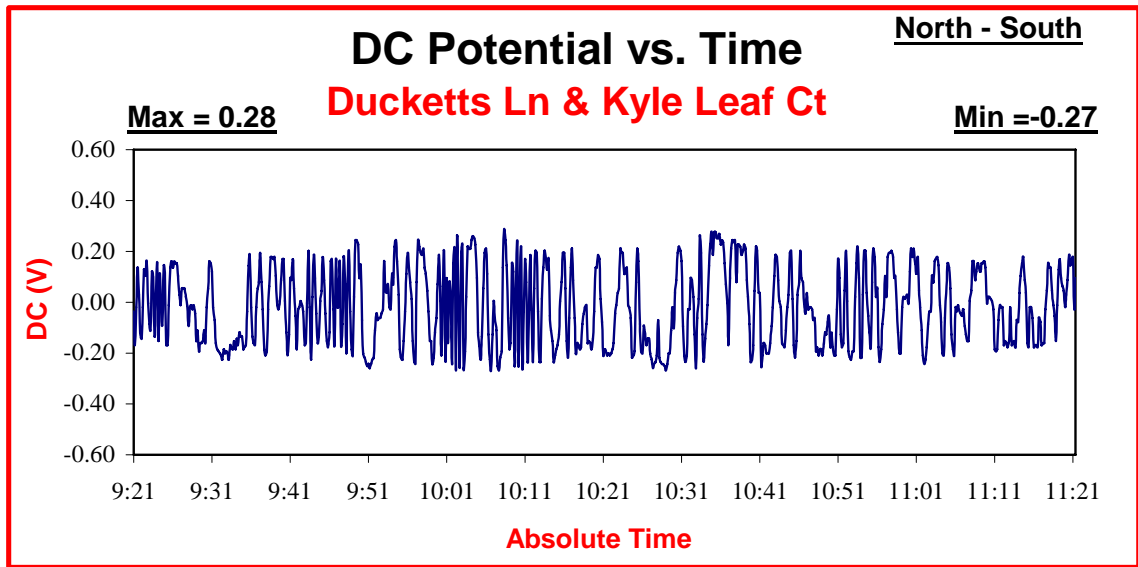

Figure 34 - Stray Current Testing on Ducketts Lane and Kyle Leaf Court

Location:	Ducketts Lane & Kyle Leaf Ct SE corner	
GPS Location:	N 39° 12.152', W 76° 44.843'	
	North-South	East-West
Date:	10/20/2006	10/20/2006
Time:	9:21:13	9:21:13
Maximum (V):	0.28	0.17
Minimum (V):	-0.27	-0.19
DC Potential Shifts (V):	0.55	0.36

Figure 35 - Stray Current Result for Ducketts Lane and Kyle Leaf Ct