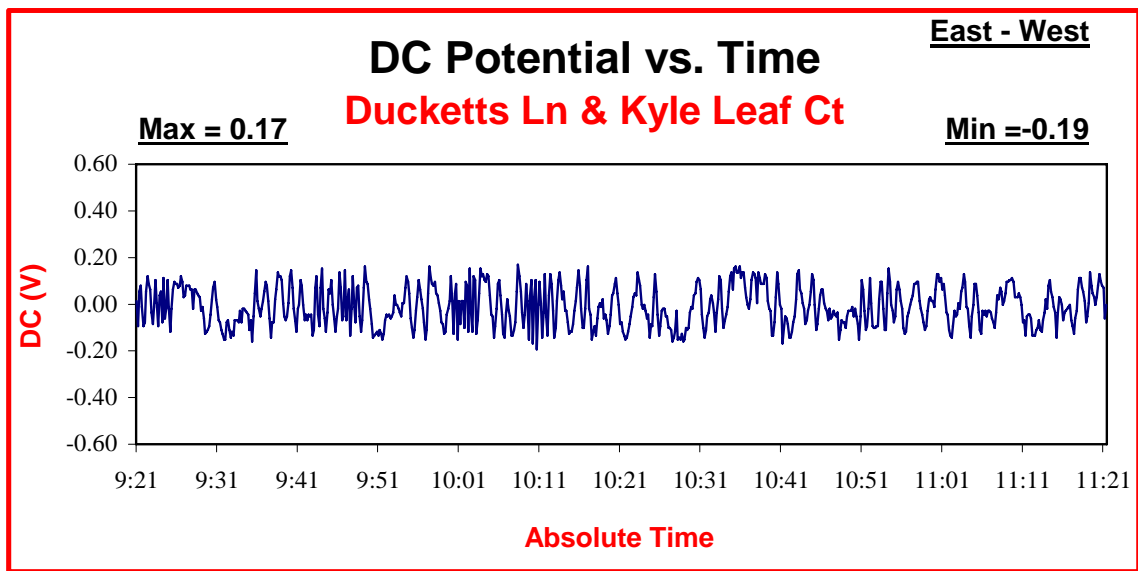

Figure 34 - Stray Current Testing on Ducketts Lane and Kyle Leaf Court

Location:	Ducketts Lane & Kyle Leaf Ct SE corner	
GPS Location:	N 39° 12.152', W 76° 44.843'	
	North-South	East-West
Date:	10/20/2006	10/20/2006
Time:	9:21:13	9:21:13
Maximum (V):	0.28	0.17
Minimum (V):	-0.27	-0.19
DC Potential Shifts (V):	0.55	0.36