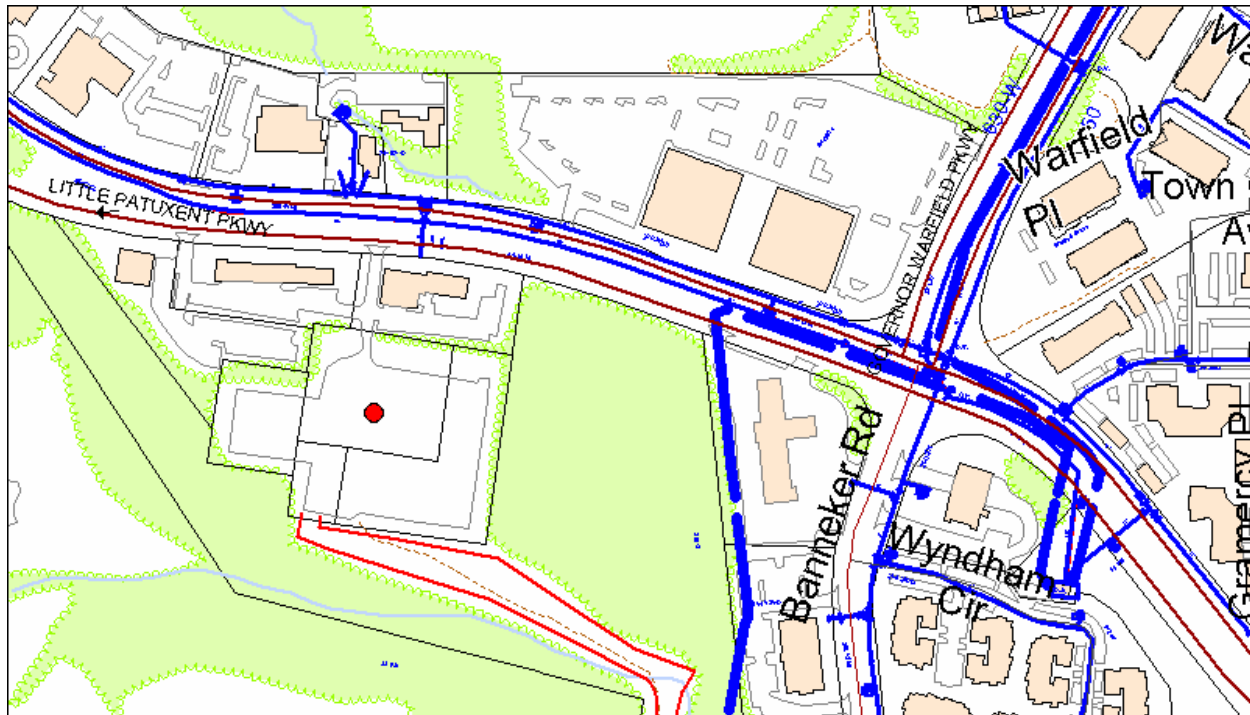

<b>Location:</b>	South of Little Patuxent Pkwy.	
<b>GPS Location:</b>	N 39° 12.836', W 76° 52.435'	
	<b>North-South</b>	<b>East-West</b>
<b>Date:</b>	8/31/2005	8/31/2005
<b>Time:</b>	10:14:14	10:14:14
<b>Maximum (V):</b>	0.95	2.21
<b>Minimum (V):</b>	-0.85	-1.97
<b>DC Potential Shifts (V):</b>	1.80	4.18

Figure 112 – The location of the Wilde Lake substation

Figure 113 – Wilde Lake substation