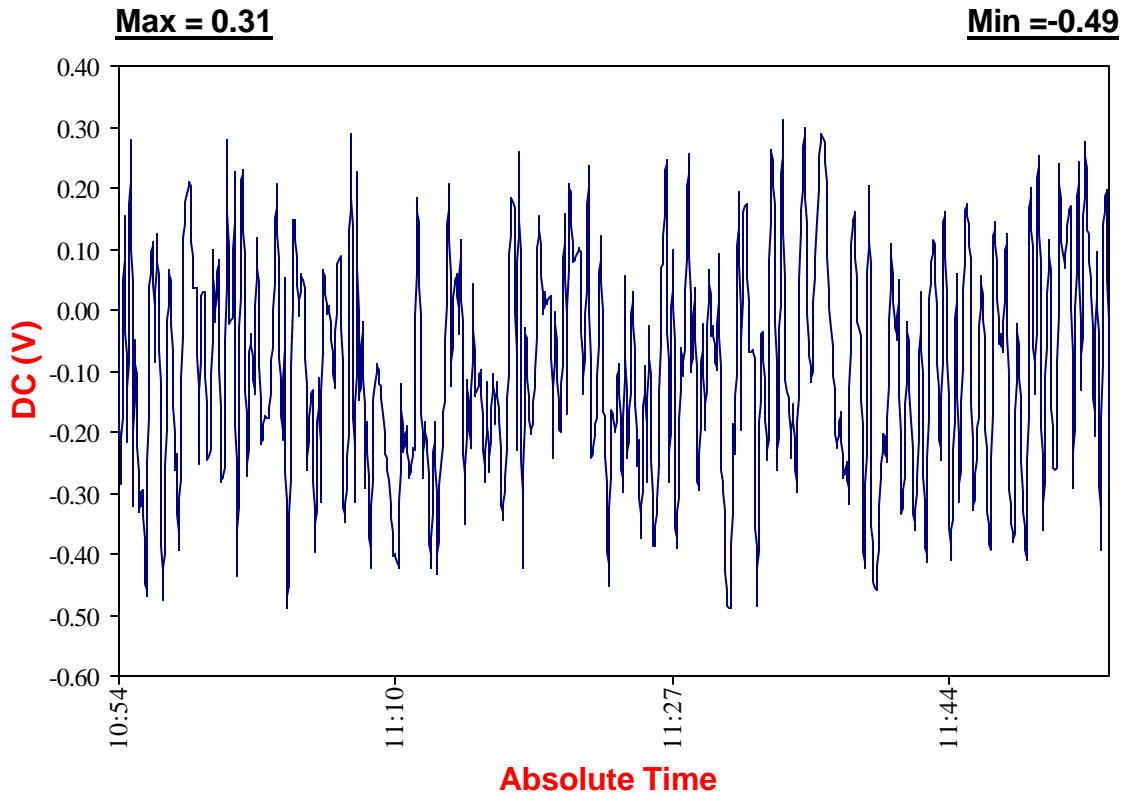

DC Potential vs. Time

647W Site #6

Site #:	647W-6
Approx. Station #:	(52+00)
Date:	9/24/2004
Time:	10:54:13
Maximum (V):	0.31
Minimum (V):	-0.49
Potential Shifts (V):	0.80
GPS Location:	N 39°09.938' W 76°53.101'
Comments:	
Old Columbia Rd., S. of Middle Patuxent River, facing S.	