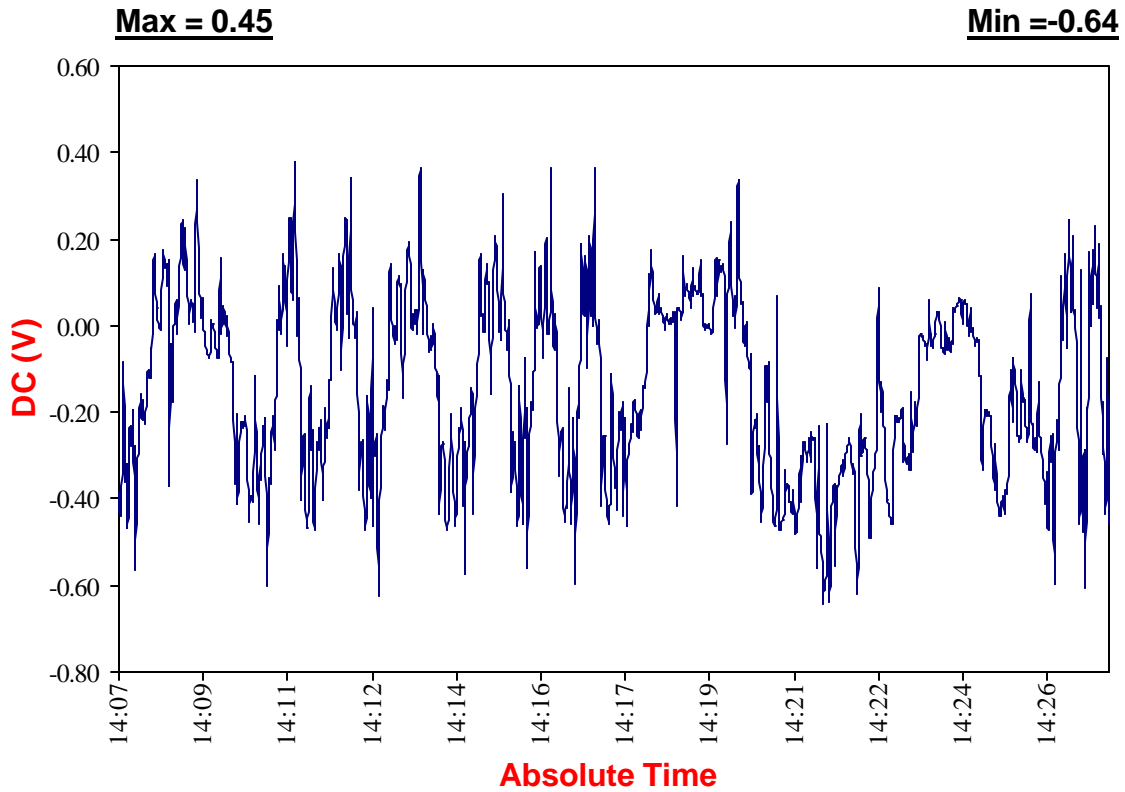

DC Potential vs. Time

617W Site #3

Site #:	617W-3
Approx. Station #:	22+00
Date:	8/24/2004
Time:	14:07:53AM
Maximum (V):	0.45
Minimum (V):	-0.64
Potential Shifts (V):	1.09
GPS Location:	N 39°11.089' W 76°51.015'

Comments:

Broken Land Pkwy., near
Cradlerock Way South, facing S.