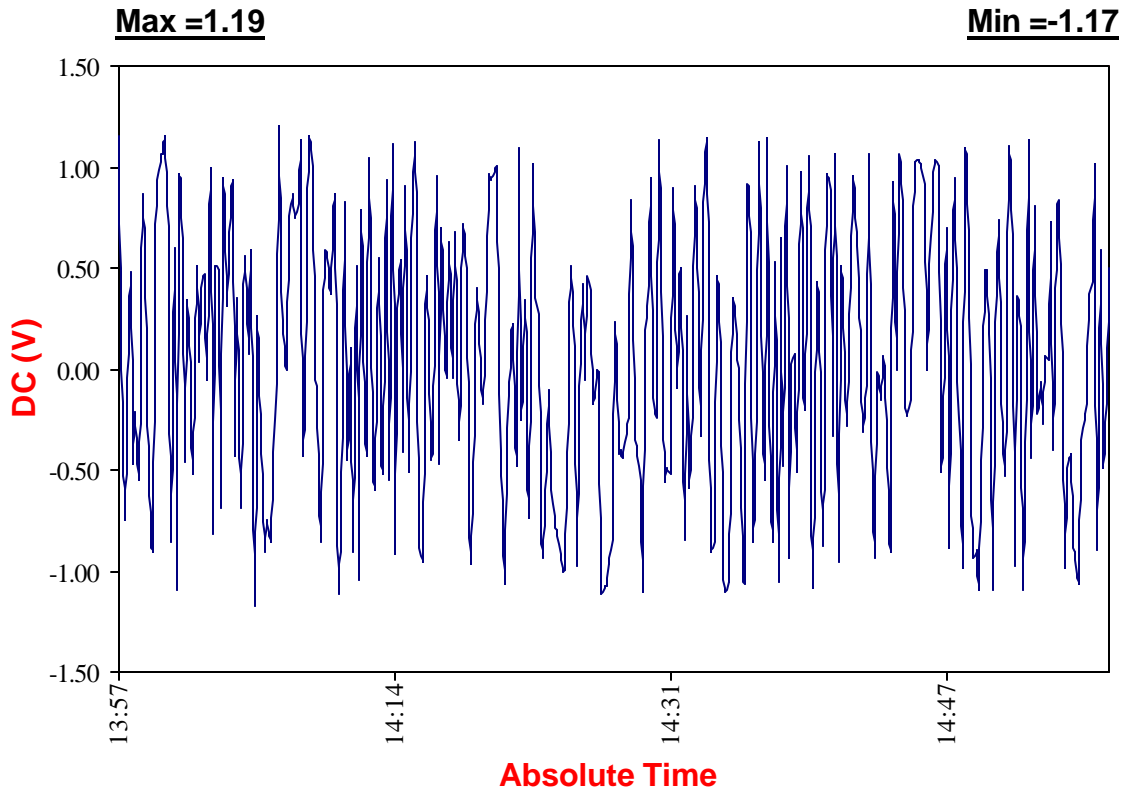

DC Potential vs. Time

549W Site #5

Site #:	549W-5
Approx. Station #:	(50+00)
Date:	9/30/2004
Time:	13:57:51
Maximum (V):	1.19
Minimum (V):	-1.17
Potential Shifts (V):	2.36
GPS Location:	N 39°09.394' W 76°51.323'
Comments:	
Murray Hill Road, facing N.	