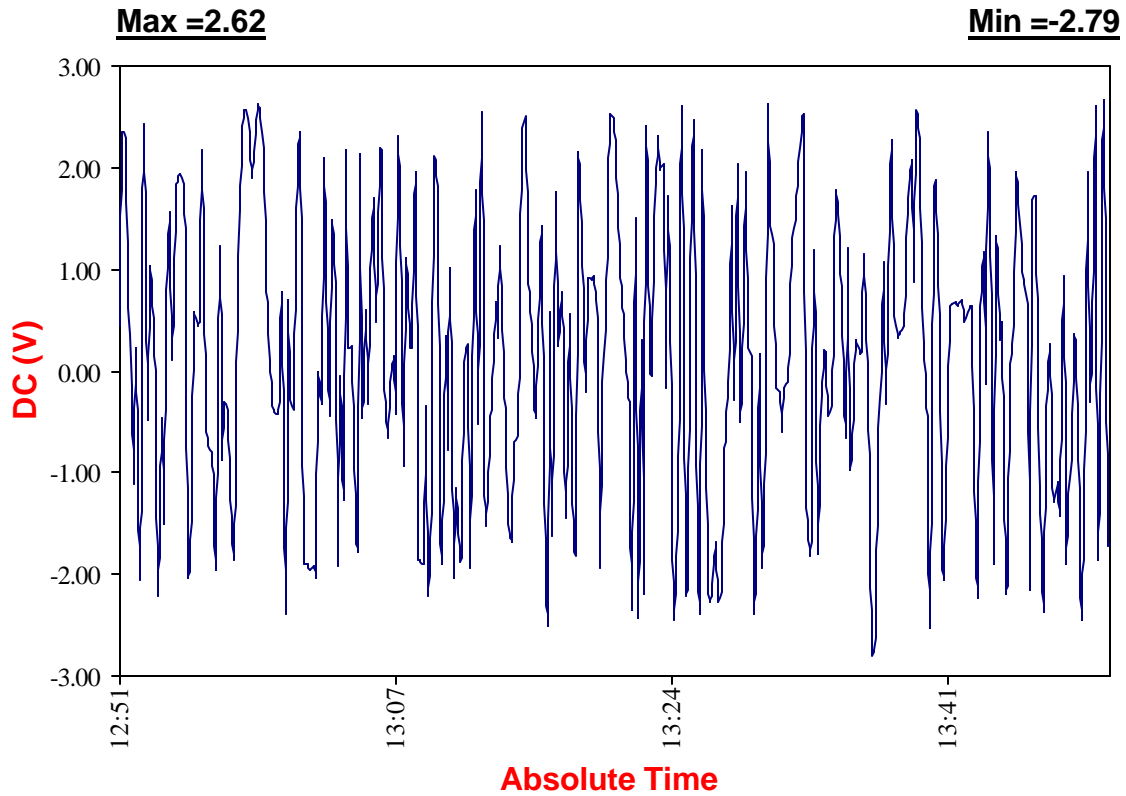

DC Potential vs. Time

549W Site #4

Site #:	549W-4
Approx. Station #:	(40+00)
Date:	9/30/2004
Time:	12:51:15
Maximum (V):	2.62
Minimum (V):	-2.79
Potential Shifts (V):	5.41
GPS Location:	N 39°09.212' W 76°51.466'
Comments:	
Murray Hill Road, facing E.	