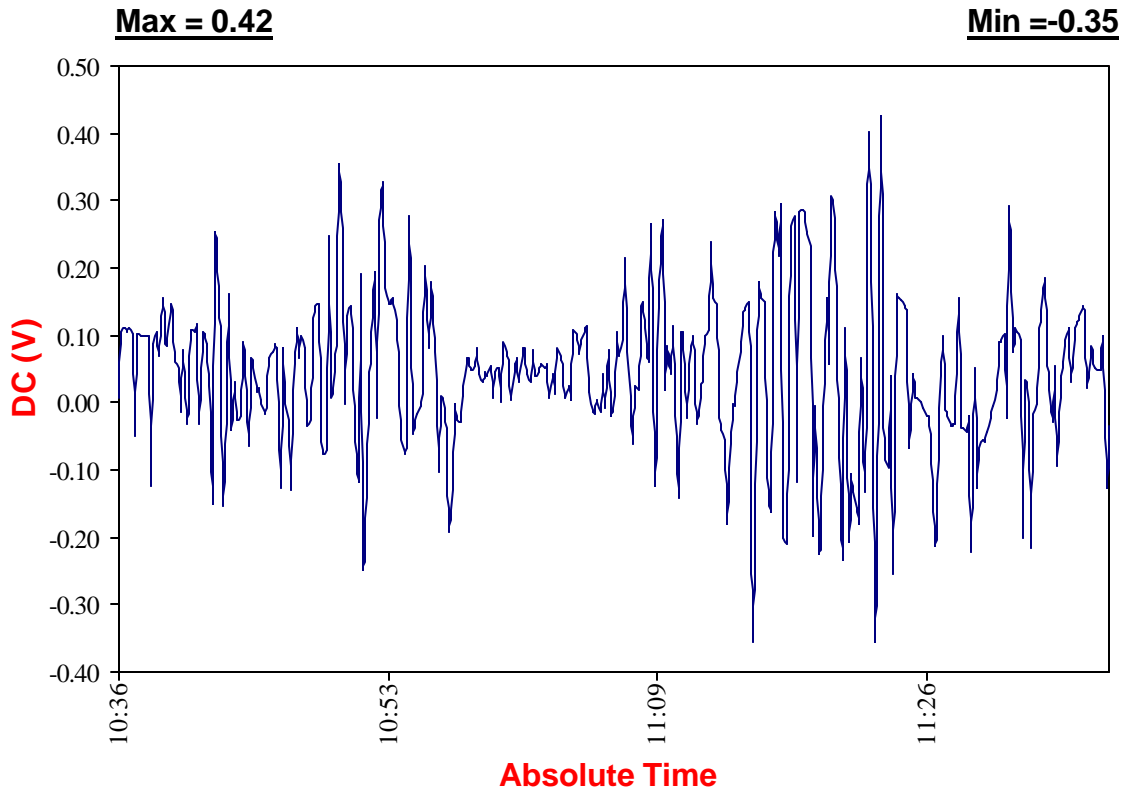

DC Potential vs. Time

14-3744-D

Site #:	14-3744-D
Approx. Station #:	(03+00)
Date:	12/22/2004
Time:	10:36:23
Maximum (V):	0.42
Minimum (V):	-0.35
Potential Shifts (V):	0.77
GPS Location:	N 39°10.969' W 76°45.327'
Comments:	
Scarlet Oak Dr., facing North.	