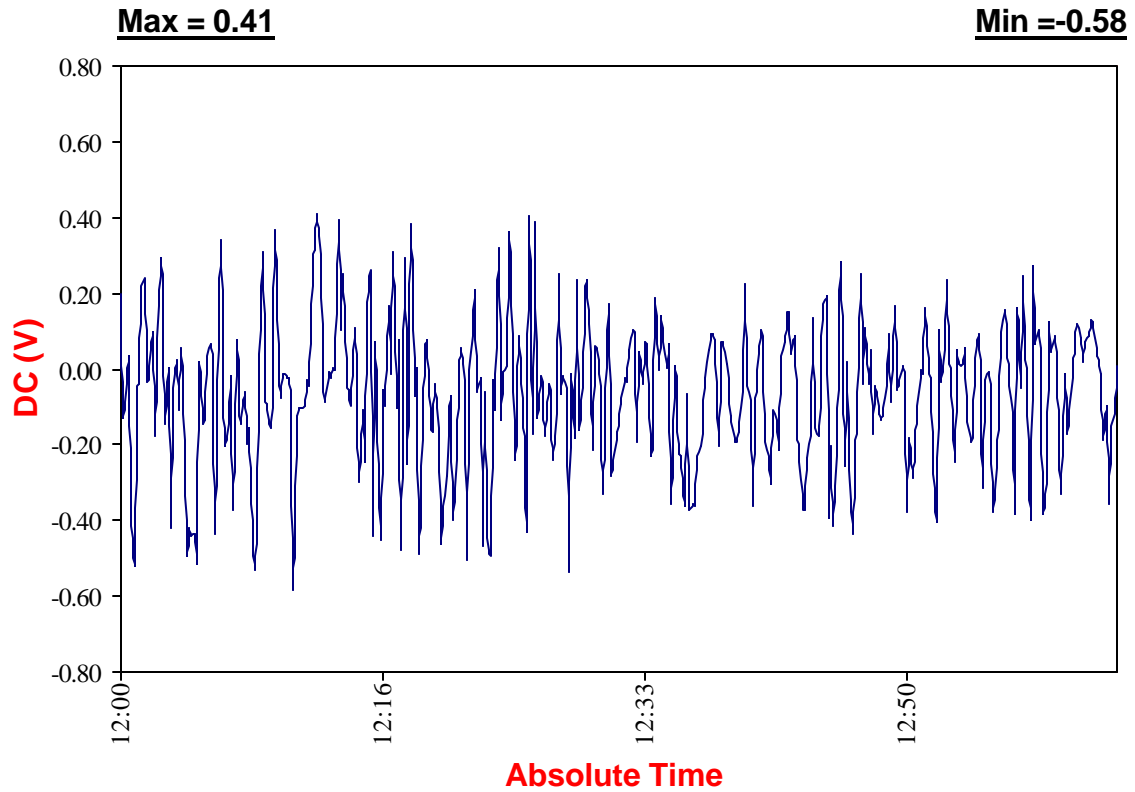

DC Potential vs. Time

3023 Site #: 1

Site #:	3023-1
Approx. Station #:	(08+00)
Date:	3/18/2004
Time:	12:00:16PM
Maximum (V):	0.41
Minimum (V):	-0.58
Potential Shifts (V):	0.99
GPS Location:	N 39°14.034' W 76°53.687'
Comments:	
Rt. 108, facing West.	