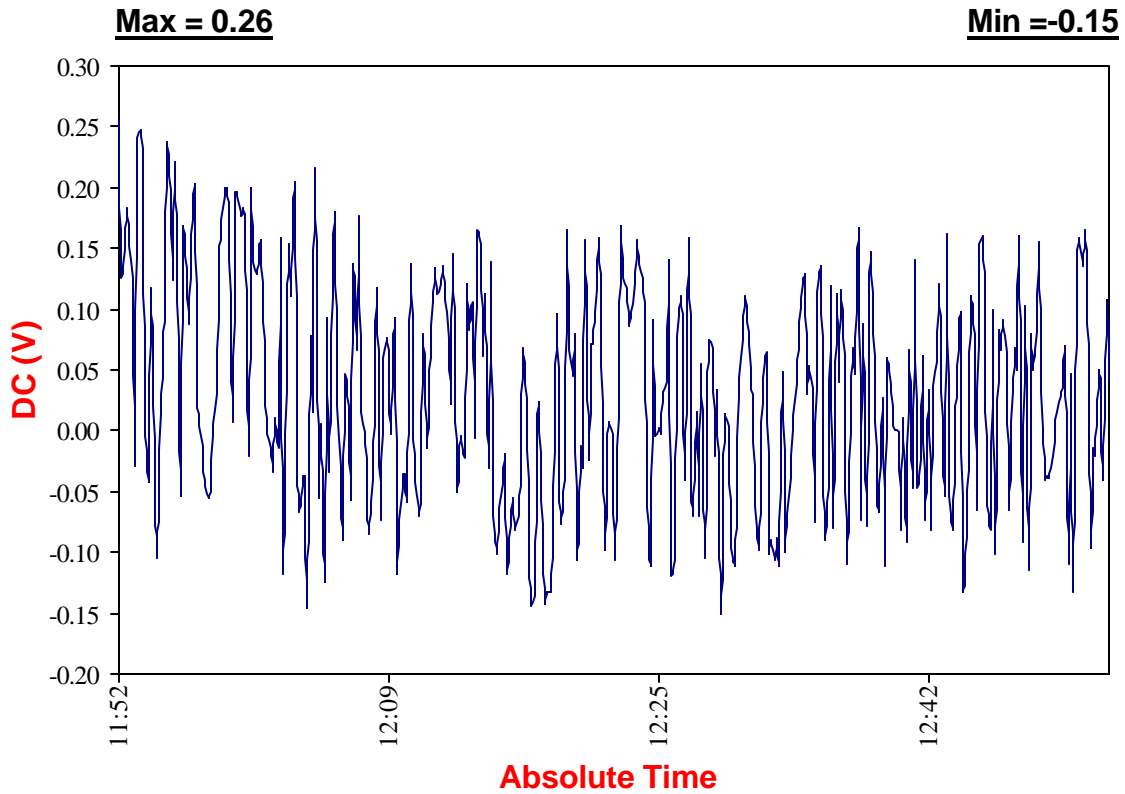

DC Potential vs. Time

1W Site #7

Site #:	1W-7
Approx. Station #:	(65+00)
Date:	1/10/2005
Time:	11:52:37
Maximum (V):	0.26
Minimum (V):	-0.15
Potential Shifts (V):	0.41
GPS Location:	N 39°06.841' W 76°51.678'
Comments:	
High Ridge Park, end of Superior Av., facing East.	