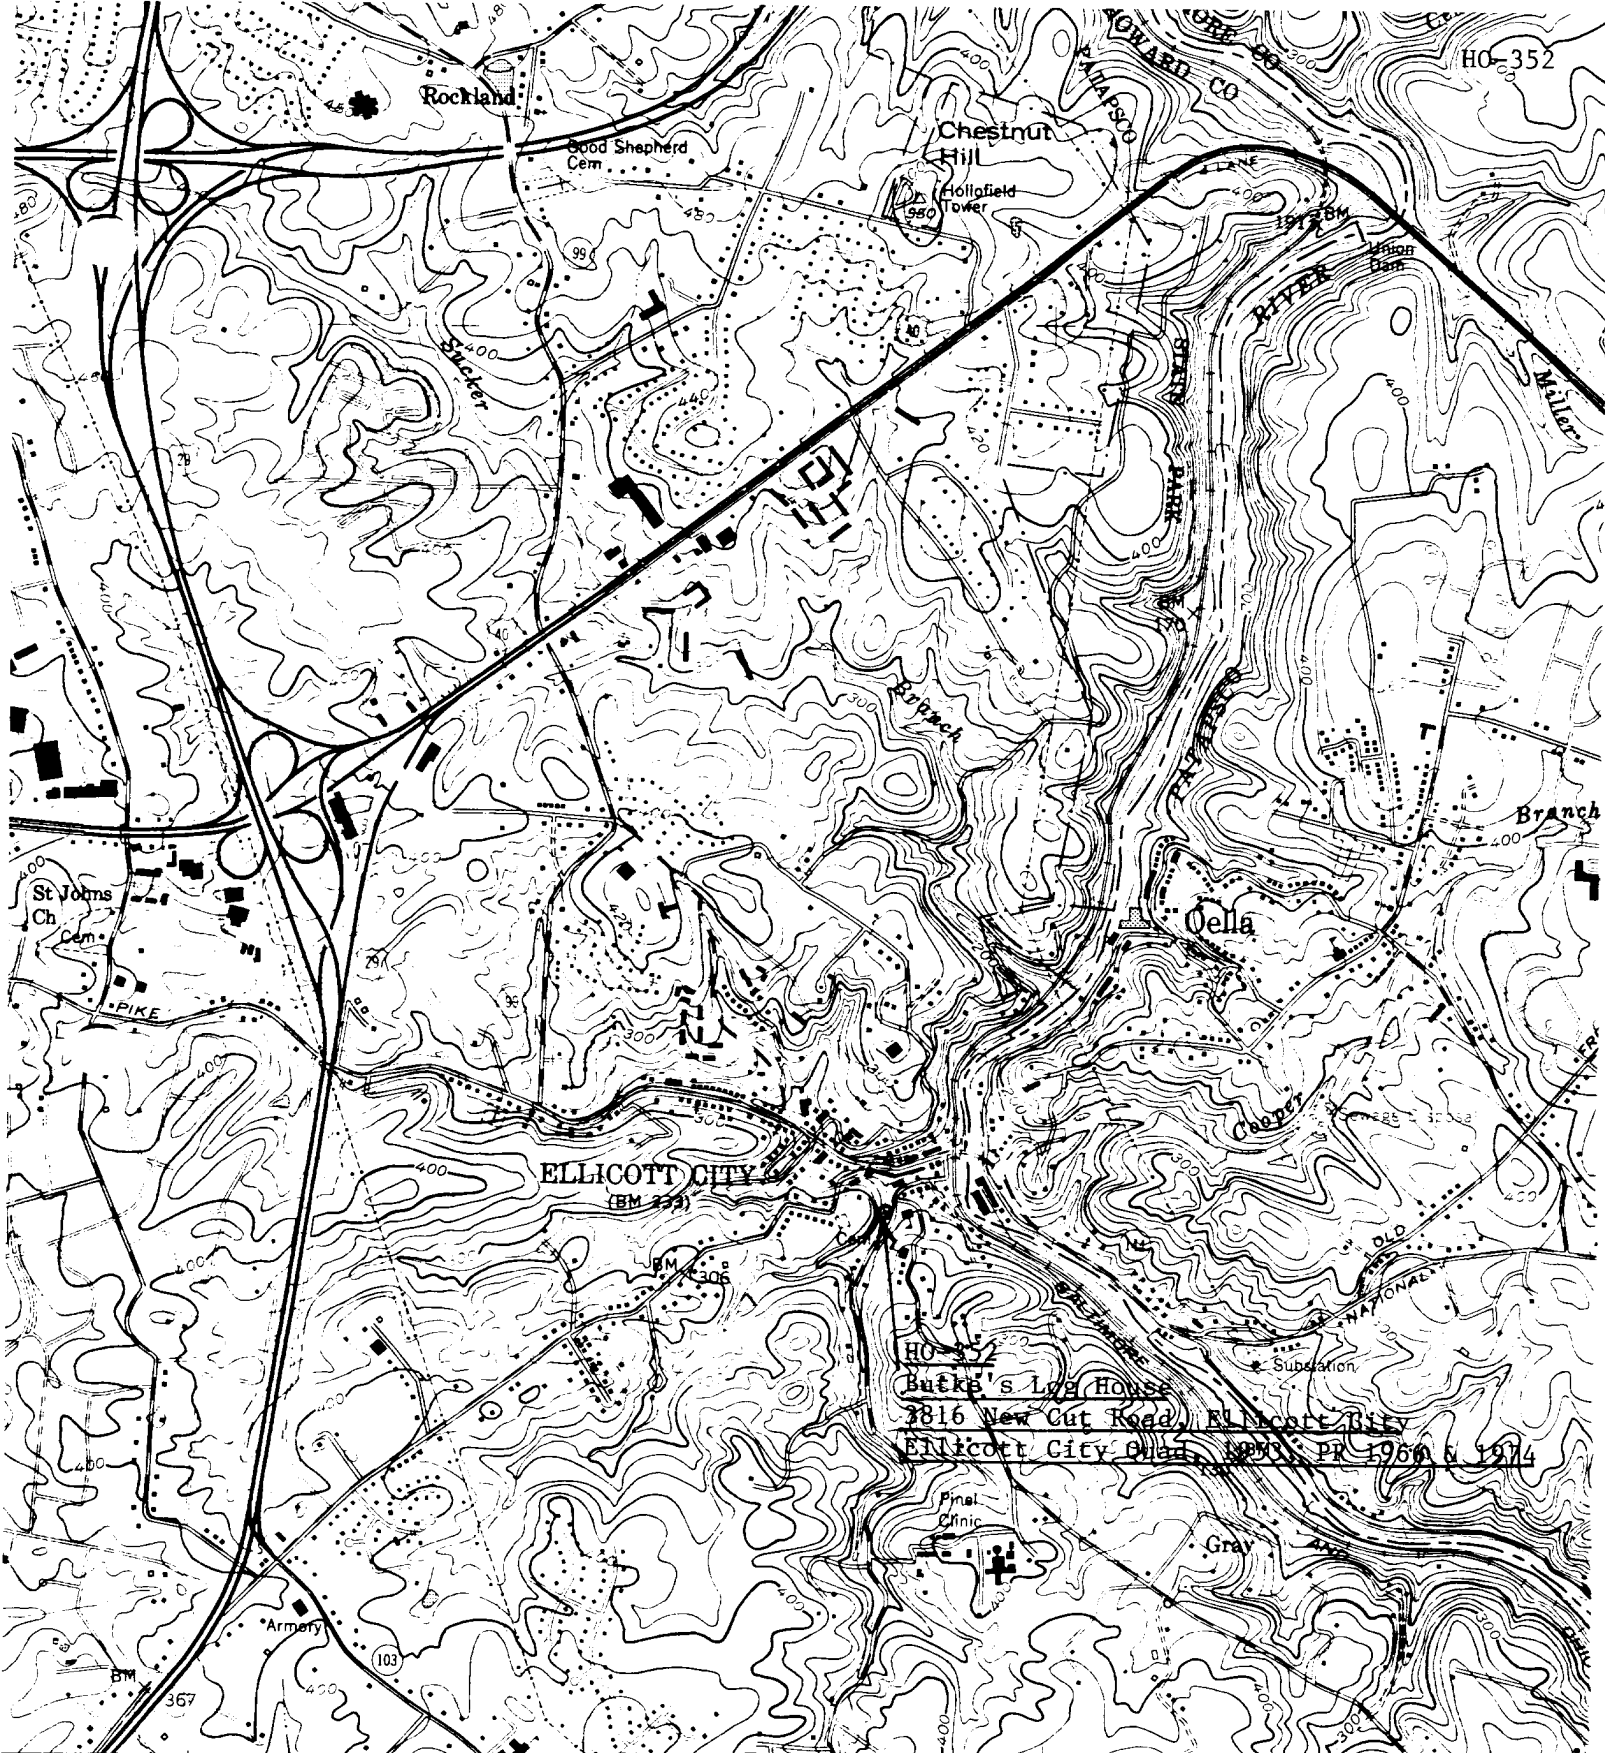

Scale, 1" = 200'

HO-352
 Bukke's Log House
 7816 New Cut Road, Ellicott City
 Ellicott City, Md., 20930, PR 1966 & 1974

12 29 343 (SAVAGE) 5662 III NE 1.3 MI TO MD 175 WEST ELKRIDGE 5.9 MI 345 47'30" 346 347000m E

SCALE 1:24,000

COLUMBIA 9.9 MI SILVER SPR NG 21 MI

CONTOUR INTERVAL 20 FEET
 NATIONAL GEODETIC VERTICAL DATUM OF 1929

HO 352

AF

Millport City

342E

218
8/72
482
384

Butke's log house
3816 New Cut Road

HO. 352

AF

Silicoat City

343E

JSS 8/72

Site of Butke log house - roadway

H/O 352

343E

DSR 8/72

Stream behind Butke Lee house - view