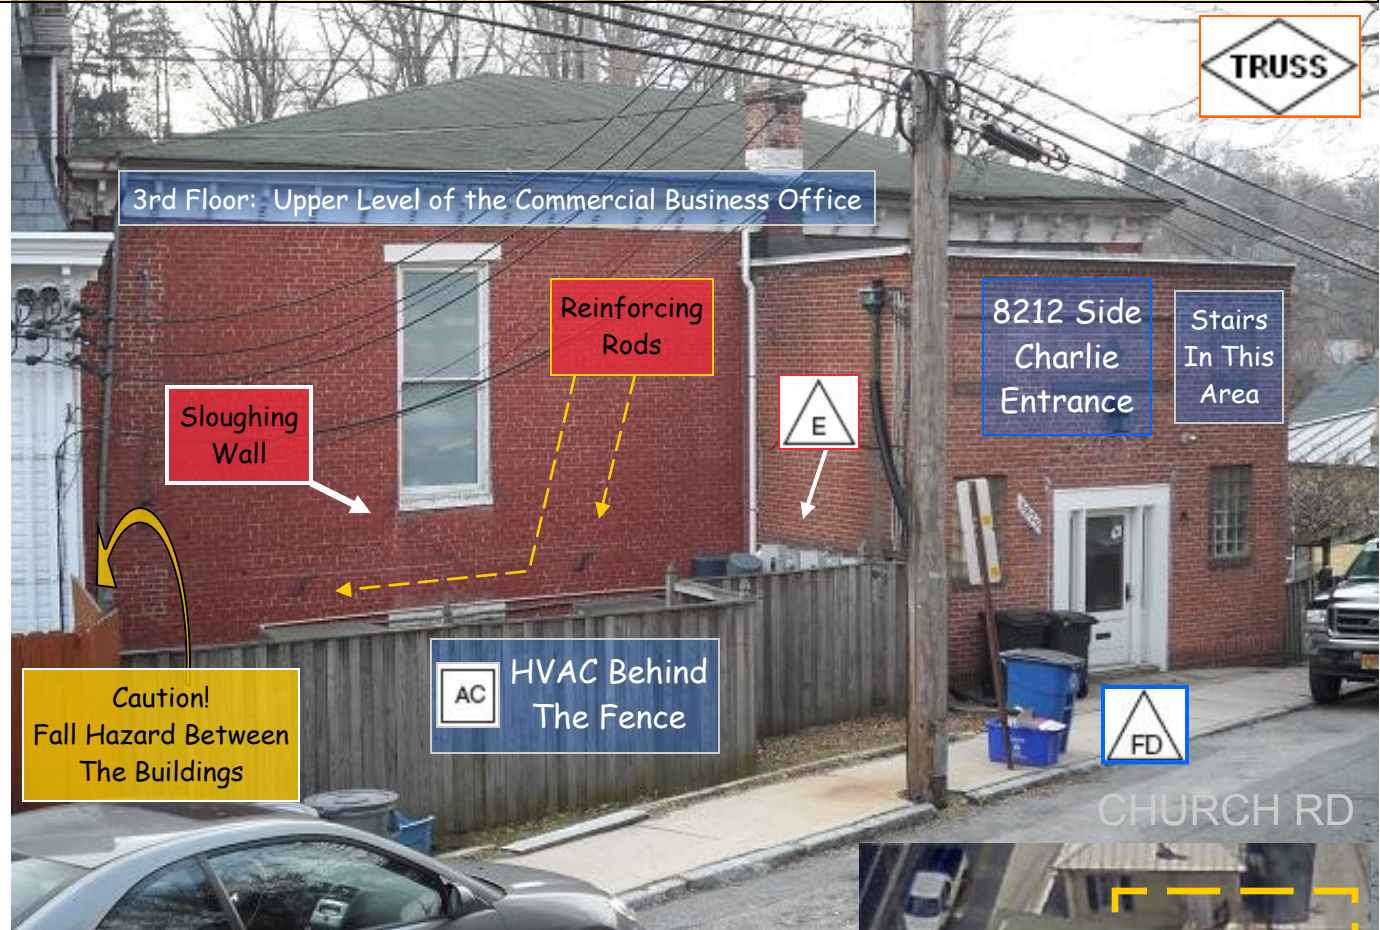

# 8210 + 8212 Main Street, Ellicott City—3 Story Ordinary; Commercial Restaurant and Commercial Business Office

Access To 8212 Via Side Bravo or Side Charlie Only

3rd Floor: Upper Level of the Commercial Business Office

# 8210 + 8212 Main Street, Ellicott City—Side Bravo

**TRUSS**  
TRUSS  
ROOF  
SYSTEM

# 8210 + 8212 Main Street, Ellicott City—Side Charlie

**TRUSS**

TRUSS ROOF SYSTEM

**WARNING!**

MULTIPLE HIDDEN VOID SPACES

modified 2013  
dab  
641527