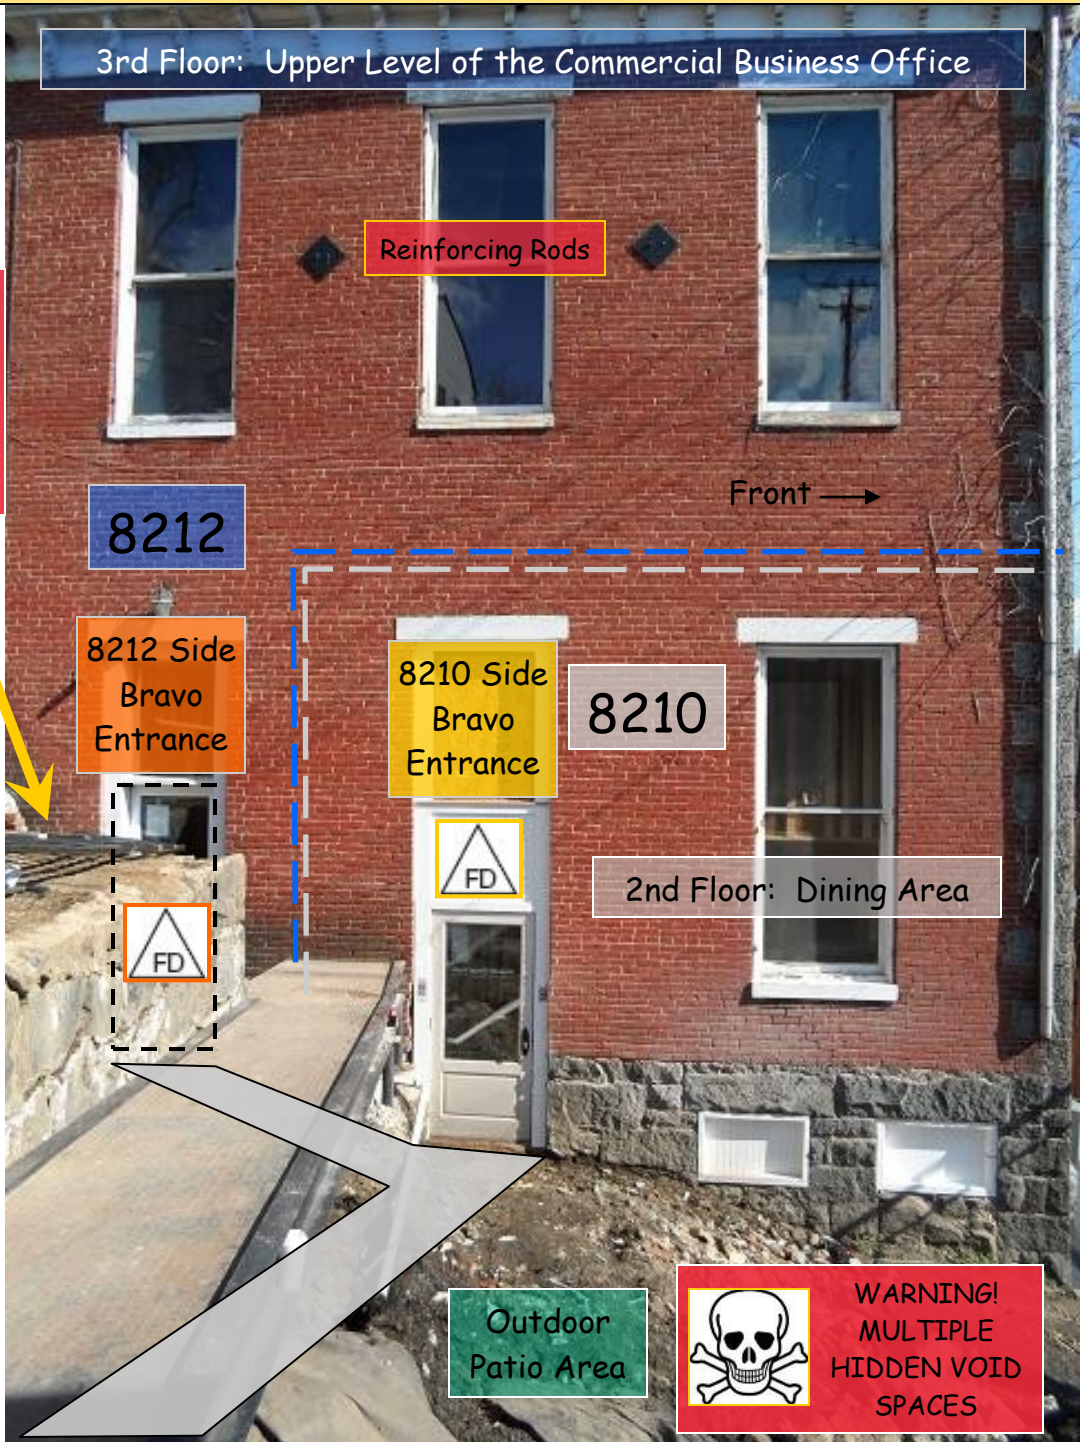

# 8210 + 8212 Main Street, Ellicott City—3 Story Ordinary; Commercial Restaurant and Commercial Business Office

Access To 8212 Via Side Bravo or Side Charlie Only

3rd Floor: Upper Level of the Commercial Business Office

8212

 WARNING!  
MULTIPLE HIDDEN VOID SPACES

 TRUSS ROOF SYSTEM

2nd Floor: Lower Level of the Commercial Business Office

2nd Floor: Dining Area

Stairs In This Area

Half Riser Up From 1st Floor: Bathroom + Wine Cellar

Outdoor Area

Stairs In This Area

1st Floor: Bar Area

WARNING!  
MULTIPLE HIDDEN VOID SPACES  
MOSTLY ON 1ST + 2ND FLOORS

No Door No More

8210

MAIN STREET

modified 2013  
dab  
141527

# 8210 + 8212 Main Street, Ellicott City—Side Bravo

**TRUSS**  
TRUSS  
ROOF  
SYSTEM