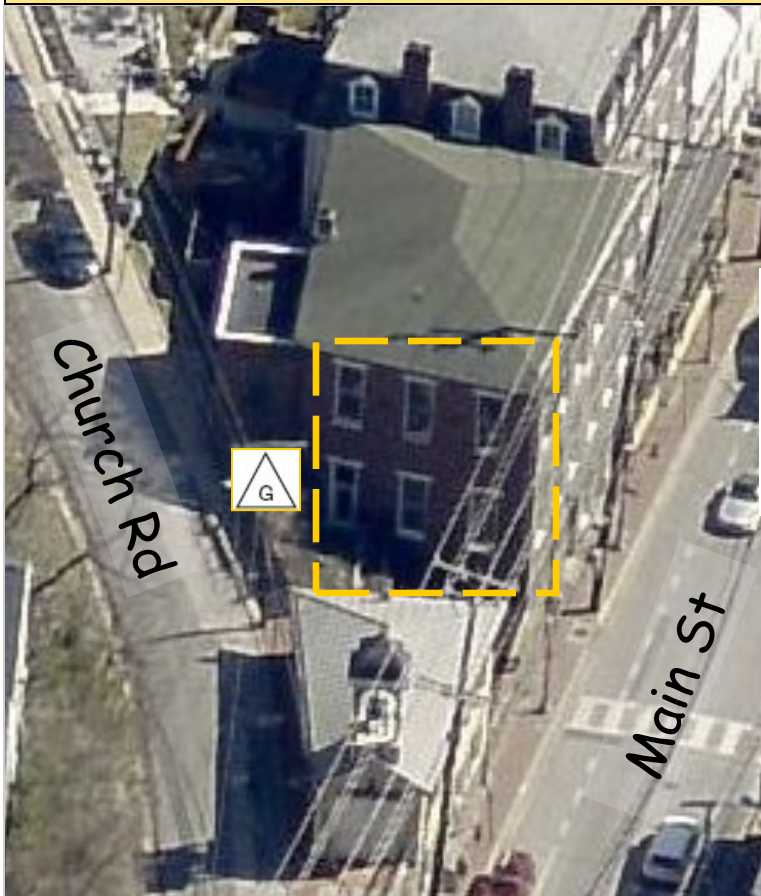

# 8210 + 8212 Main Street, Ellicott City—3 Story Ordinary; Commercial Restaurant and Commercial Business Office

Access To 8212 Via Side Bravo or Side Charlie Only

3rd Floor: Upper Level of the Commercial Business Office

Outdoor Area

Stairs In This Area

1st Floor: Bar Area

WARNING!  
MULTIPLE HIDDEN VOID SPACES  
MOSTLY ON 1ST + 2ND FLOORS

No Door No More

8210

MAIN STREET

modified 2013  
dab  
141527

# 8210 + 8212 Main Street, Ellicott City—Side Bravo

**TRUSS**  
TRUSS  
ROOF  
SYSTEM

# 8210 + 8212 Main Street, Ellicott City—Side Charlie

**TRUSS**

TRUSS ROOF SYSTEM

**WARNING!**

MULTIPLE HIDDEN VOID SPACES

modified 2013  
dab  
641527