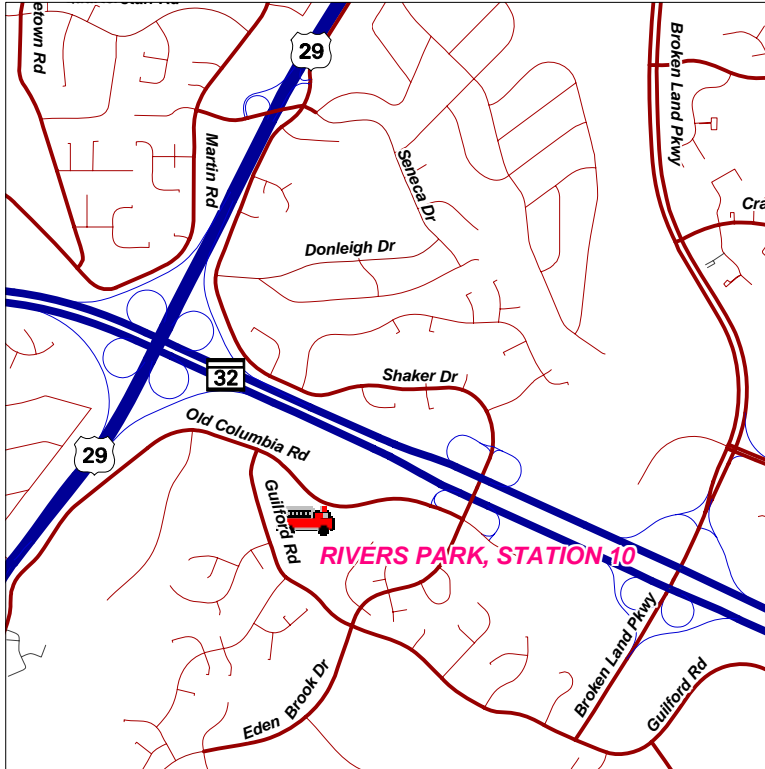

Directions to Fire Station 10, Rivers Park

10155 Old Columbia Rd
Columbia, MD 21046

From Route 29:

Exit onto Route 32.

Proceed 0.9 miles.

Exit onto Shaker Drive.

Continue across Eden Brook Drive

0.4 miles to the station on the left.