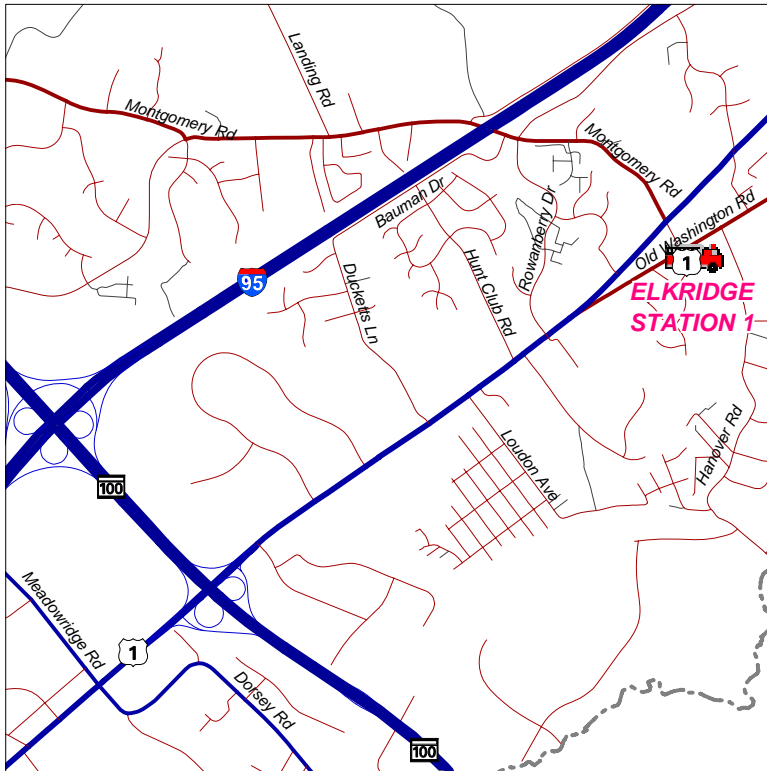

Directions to Fire Station 1, Elkridge

6275 Old Washington Rd
Elkridge, MD 21075

From Route 100:

Exit onto Route 1 northbound.

Proceed 1.9 miles Montgomery Rd.

*Turn right to stop sign at
Old Washington Rd.*

Turn left to station on the right.