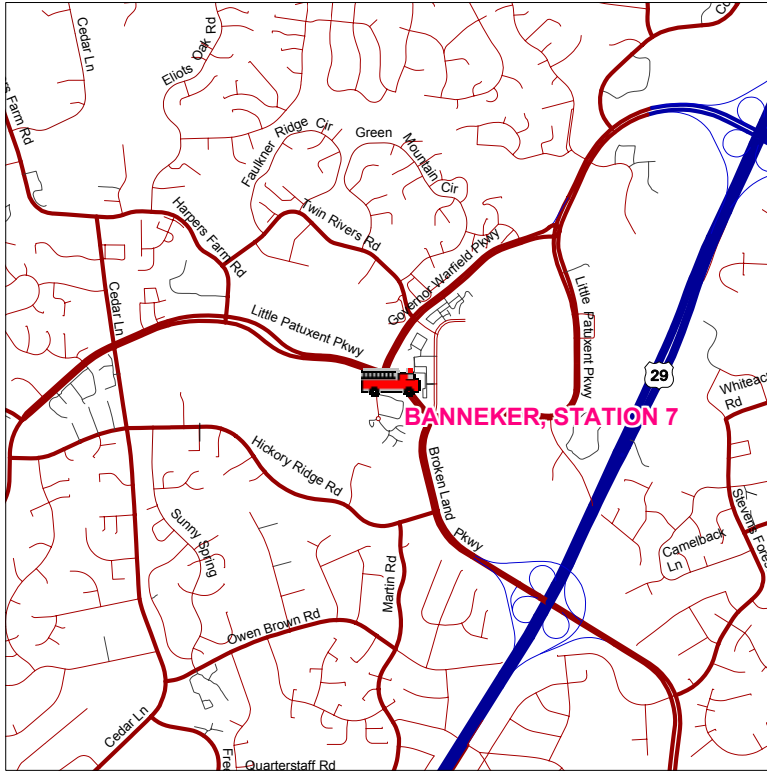

Directions to Banneker Fire Station (Station 7)

5815 Banneker Rd
Columbia, MD

From Route 29:

Exit onto Little Patuxent Pkwy westbound.

Proceed 2.3 miles to station on left.