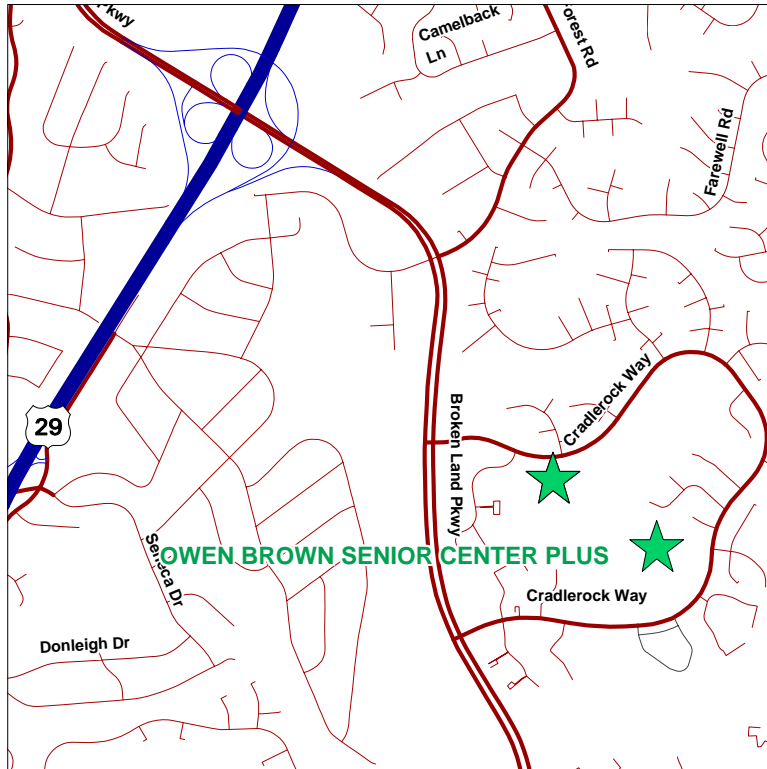

## Directions to Owen Brown Senior Center Plus

---

7080 Cradlerock Way  
Columbia, MD 21045

### From Route 29:

Exit onto Route 29.

Proceed 1.4 miles.

Turn left onto Cradlerock way  
(third light).

Proceed about 0.7 miles to the senior  
center on the left.