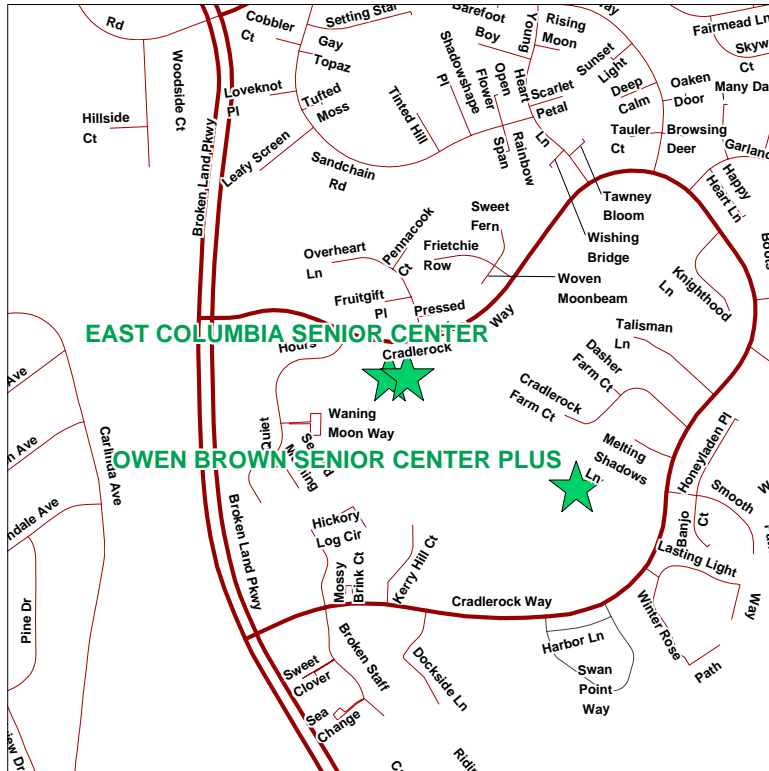

## Directions to East Columbia Senior Center

6600 Cradlerock Way  
Columbia, MD 21045

**From Route 29:**

Exit onto Route 32 westbound.

Proceed about 1.4 miles.

Exit onto Broken Land Parkway  
northbound.

Proceed about 1.3 miles.

Turn right onto Cradlerock way  
(3rd light).

Proceed 0.1 miles to the library on  
the right.