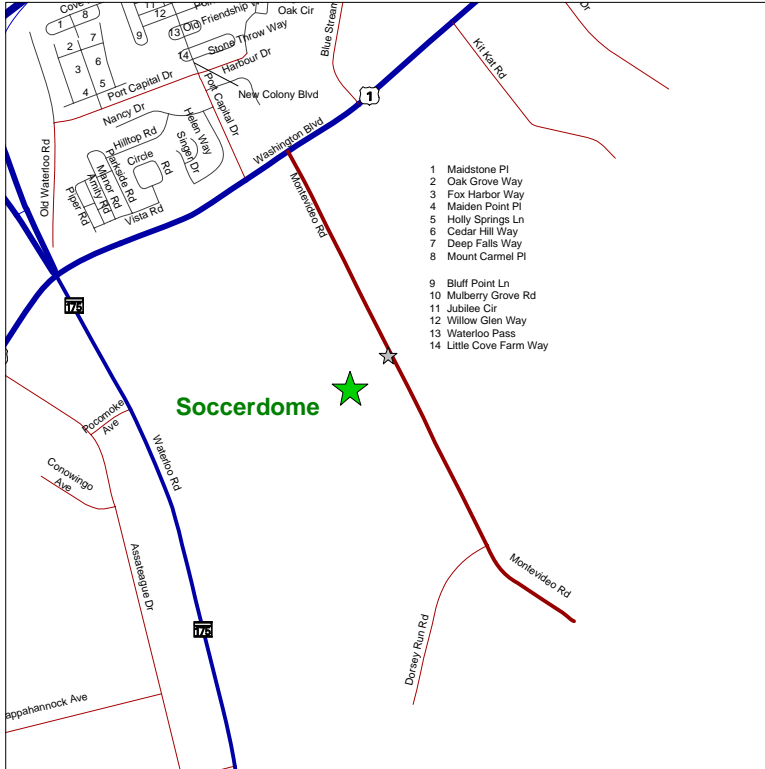

Directions to SoccerDome

7330 Montevideo Rd
Jessup, MD 20794

From Route 29:

Exit onto Route 175 eastbound.

Proceed 5.2 miles.

Turn left onto Route 1 (Washington Blvd).

Proceed 0.5 miles.

Turn right onto Montevideo Road.

Soccerdome is 0.5 miles on your right.