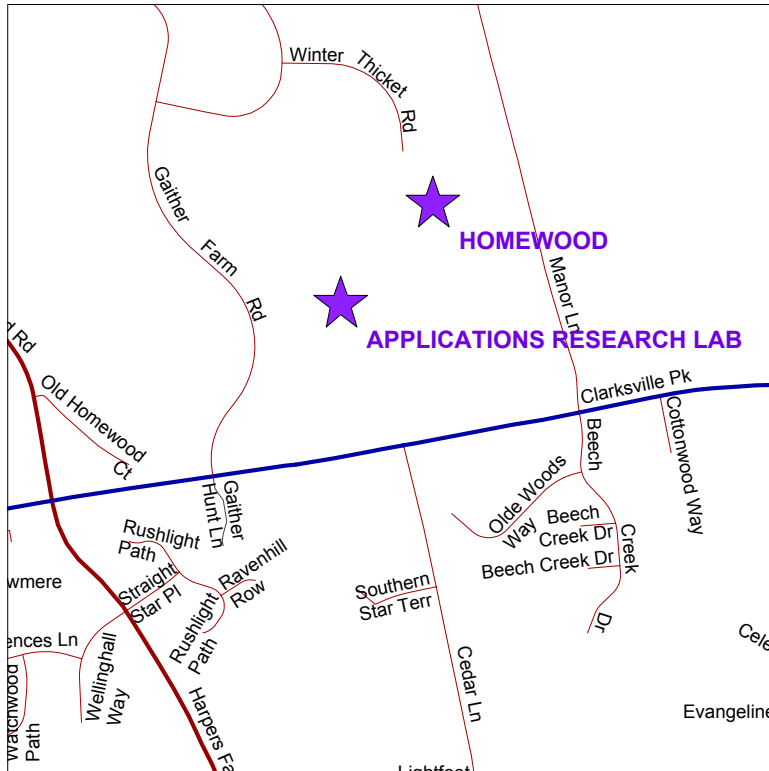

Directions to School of Technology (Applications Research Lab)

10920 Route 108
Ellicott City, MD 21042

From Route 29:

Take Route 108 West (towards Clarksville).

School is located next to Department of Education across from Cedar Lane.