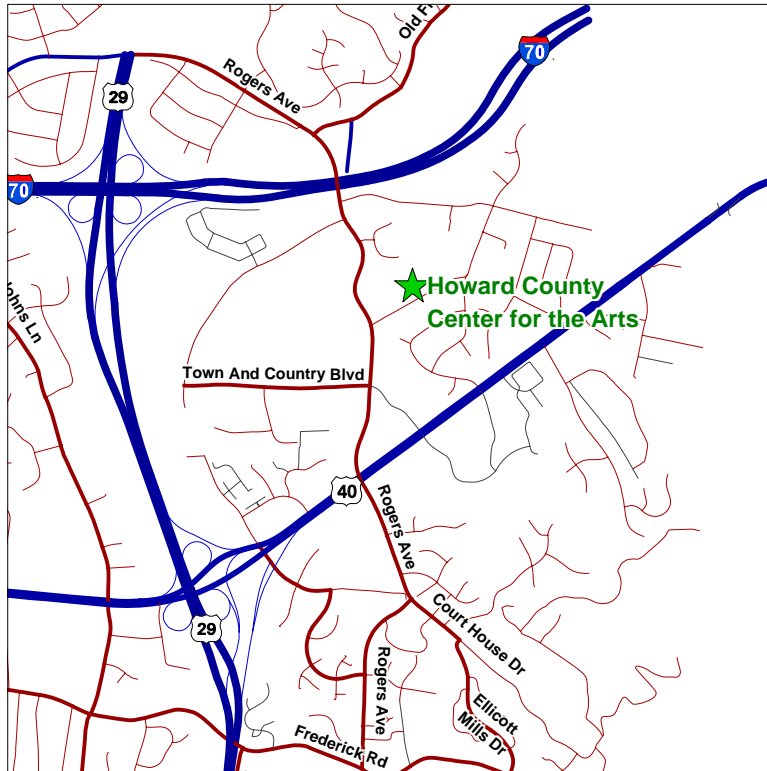

Directions to Howard County Center for the Arts

8510 High Ridge Rd
Ellicott City, MD 21043

From Route 29:

Exit onto Route 40 East.

Take the first left onto Rogers Avenue.

Take the second right onto High Ridge Road. The center is on your left.