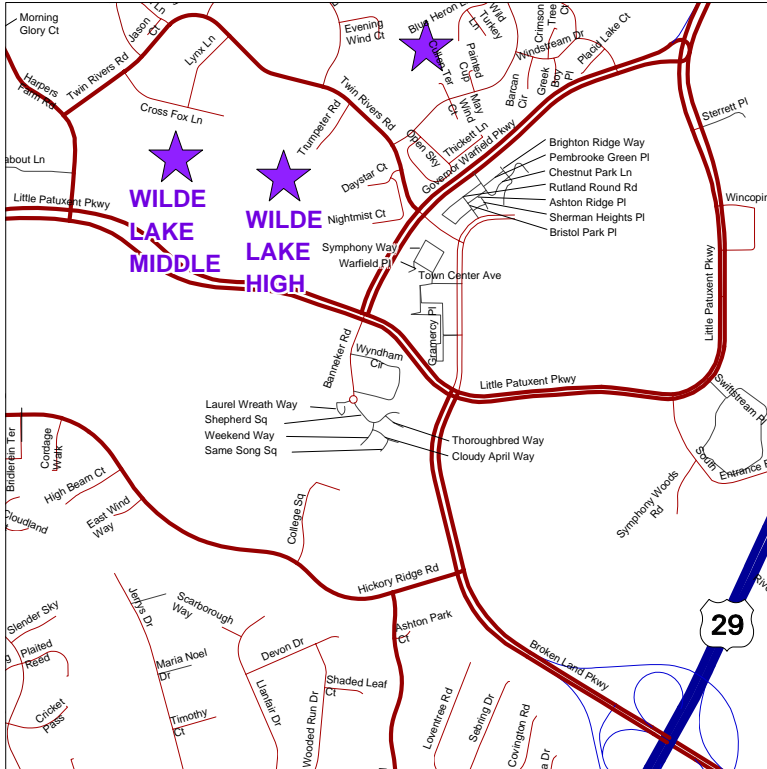

Directions to Wilde Lake Middle School

10481 Cross Fox Lane
Columbia, MD 21044

From Route 29:

Exit onto Broken Land Pkwy westbound.

Proceed about 0.8 miles.

Turn left onto Little Patuxent Pkwy.

Proceed about 0.8 miles.

Turn right onto Harpers Farm Rd.

Proceed about 0.2 miles.

Turn right onto Twin Rivers Rd.

Proceed about 0.1 miles.

Turn right onto Cross Fox Ln.

The school is immediately on the right.