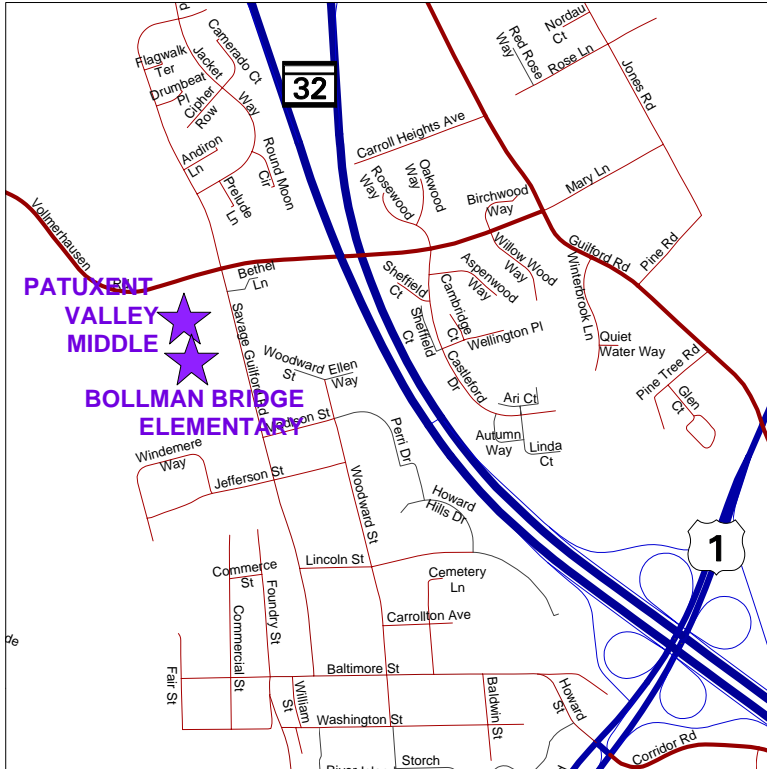

# Directions to Patuxent Valley Middle School

9151 Vollmerhausen Road  
Jessup, MD 20794

## From Route 1:

Immediately north of Rt 32,  
exit onto Guilford Rd  
westbound.

Proceed about 0.5 miles.

Turn left onto Vollmerhausen  
Rd.

Proceed about 0.7 miles to  
the school on the left.