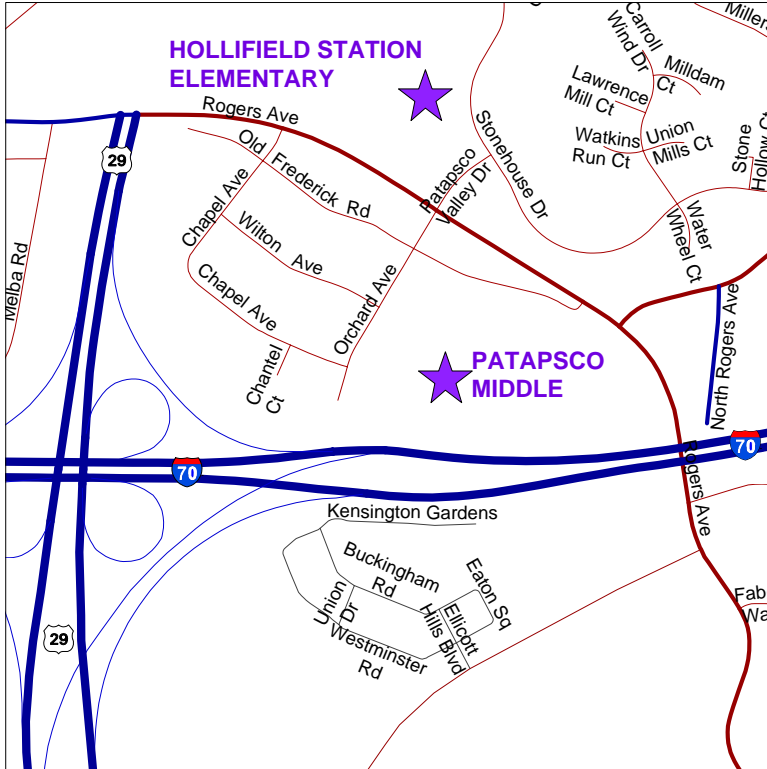

# Directions to Patapsco Middle School

8885 Old Frederick Road  
Ellicott City, MD 21043

## From Route 29:

Exit from the end of Rt 29 onto Rogers Ave eastbound.

Proceed about 0.6 miles.

Turn right onto Old Frederick Rd.

Proceed about 0.2 miles to the school on the left.