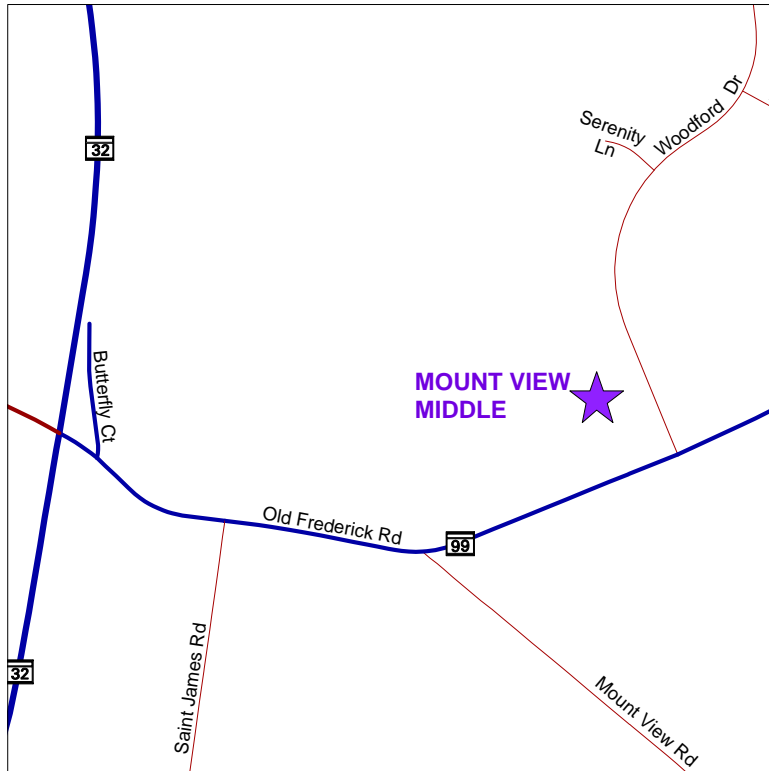

Directions to Mount View Middle School

12101 Woodford Dr
Marriottsville, MD 21104

From Route 32:

Exit onto Old Frederick Rd eastbound.

Proceed about 0.8 miles.

Turn left onto Woodford Dr.

Proceed to the school immediately on the left.