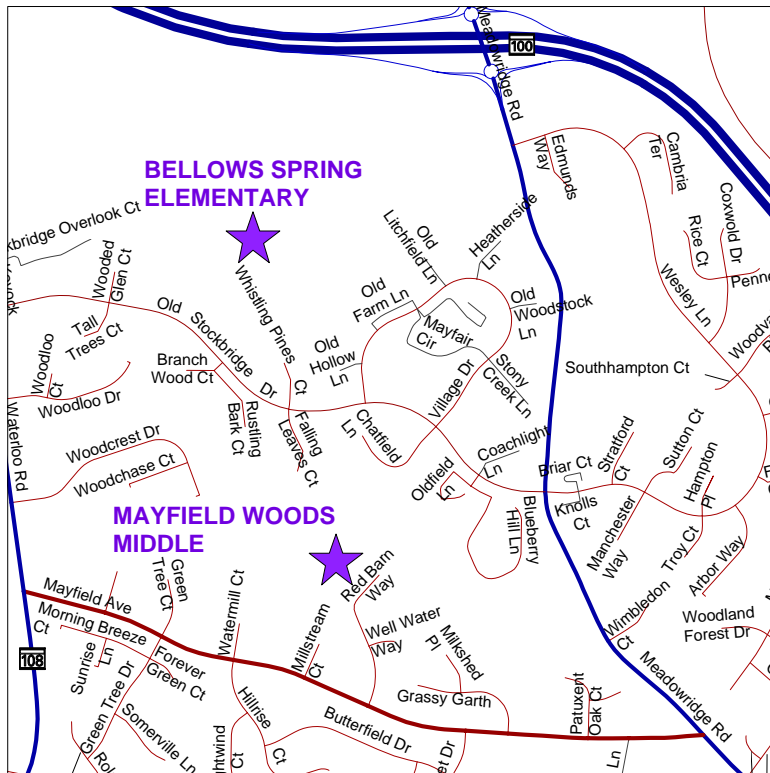

# Directions to Mayfield Woods Middle School

7950 Red Barn Way  
Elkridge, MD 21075

**From Route 100:**

Exit onto Meadowridge Rd southbound.

Proceed about 1 mile.

Turn right onto Mayfield Ave.

Proceed about 0.4 miles.

Turn right onto Red Barn Way.

Proceed to the school at the end of the road.