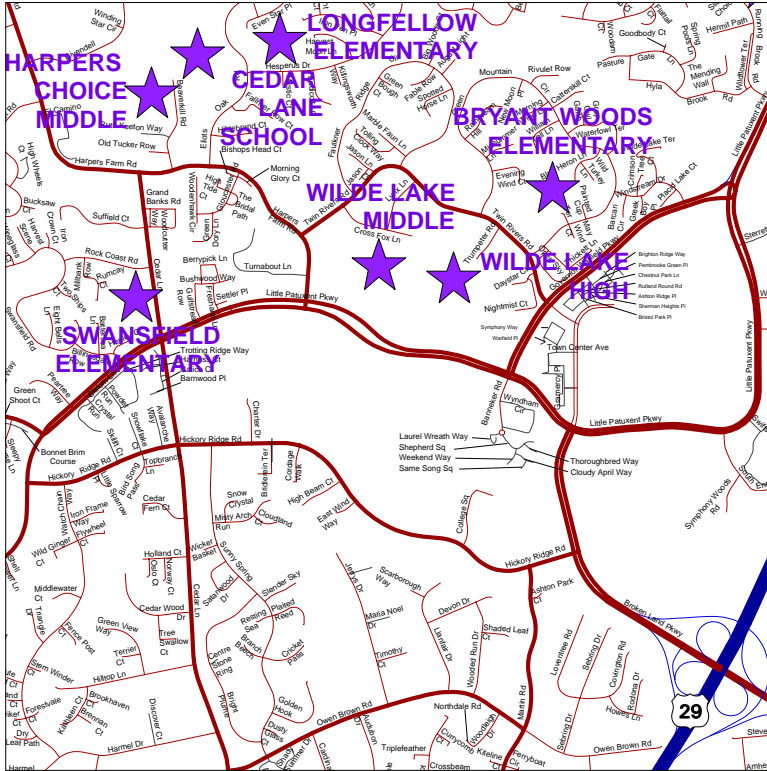

# Directions to Harpers Choice Middle School

5450 Beaverkill Rd  
Columbia, MD 21044

**From Route 29:**

Exit onto Broken Land Pkwy westbound.

Proceed about 0.8 miles.

Turn left onto Little Patuxent Pkwy.

Proceed about 0.8 miles.

Turn left onto Harpers Farm Rd.

Proceed about 0.6 miles.

Turn left onto Beaverkill Rd.

The road ends at the school.