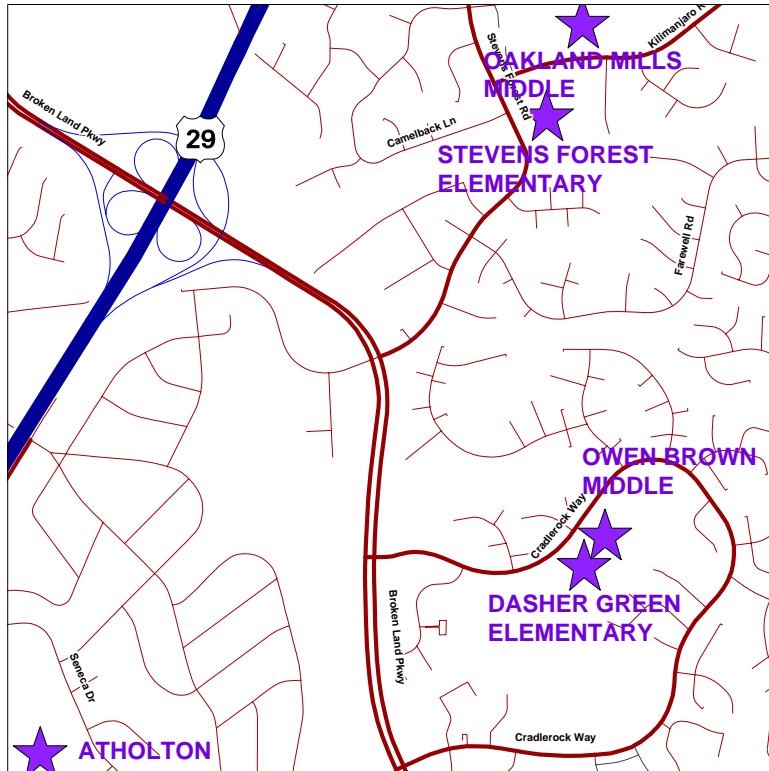

# Directions to Owen Brown Middle School

6700 Cradlerock Way  
Columbia, MD 21045

## From Route 29:

Exit onto Broken Land Pkwy southbound.

Proceed about 1 mile.

Turn left onto Cradlerock Way.

Proceed about 0.4 miles to the school on the right.