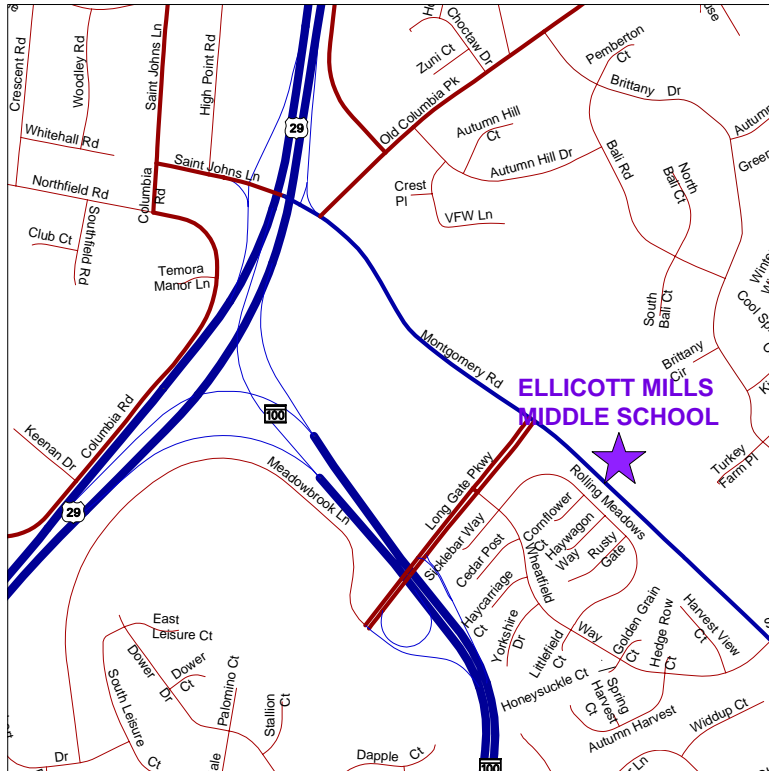

# Directions to Ellicott Mills Middle School

4445 Montgomery Road  
Ellicott City, MD 21043

**From Route 100:**

Exit onto Long Gate Pkwy northbound.

Proceed about 0.3 miles to the end of the road.

Turn right onto Montgomery Rd.

Proceed about 0.1 miles to the school on the left.