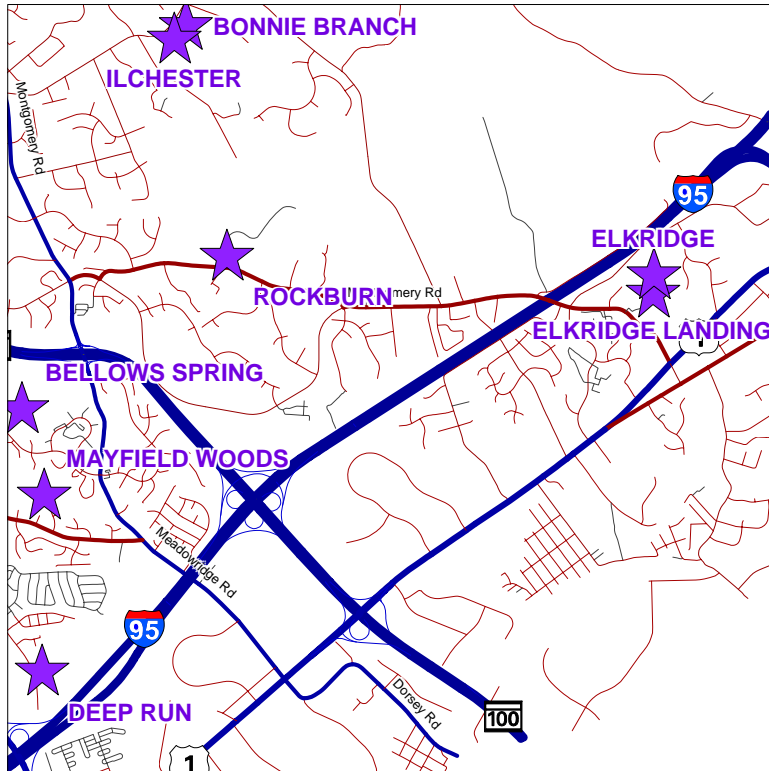

Directions to Elkridge Landing Middle School

7085 Montgomery Road
Elkridge, MD 21075

From Route 100:

Exit on Meadowridge Rd northbound.

Proceed about 0.3 miles.

Turn right onto Montgomery Road.

Proceed about 2.8 miles.

Turn left onto Timberlee Rd.

Proceed to the school on the right.