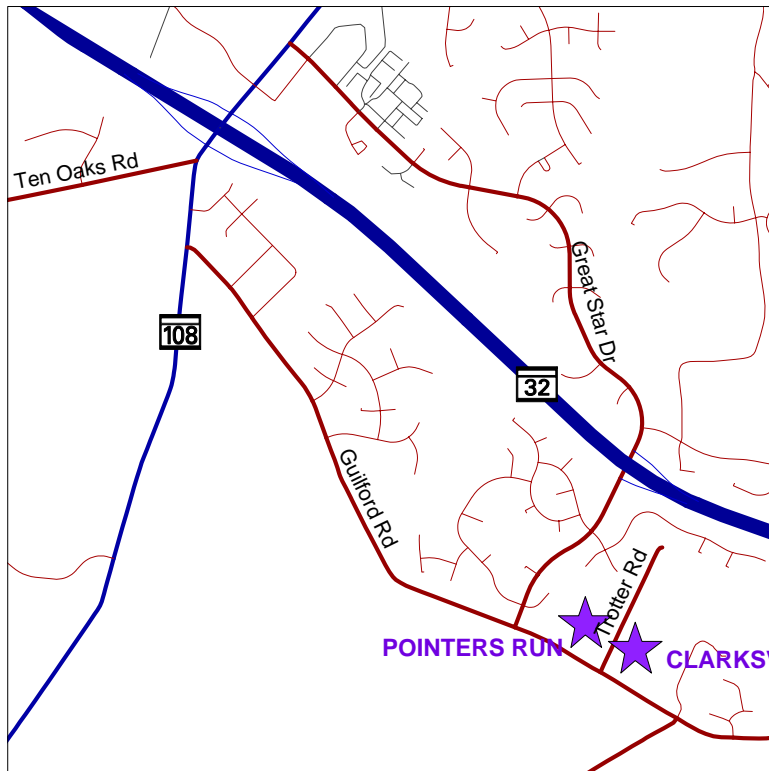

## Directions to Clarksville Middle School

---

6535 Trotter Rd  
Clarksville, MD 21029

### From Route 32:

From Rt 32 westbound, exit onto Great Star Drive southbound.

Proceed about 0.5 miles.

Turn left onto Guilford Rd.

Proceed about 0.2 miles.

Turn left onto Trotter Rd.

The school is immediately on the right.

From Rt 32 eastbound, exit onto Rt 108 (Clarksville Pk) southbound.

Proceed about 0.3 miles.

Turn left onto Guilford Rd.

Proceed about 1.4 miles.

Turn left onto Trotter Rd.

The school is immediately on the right.