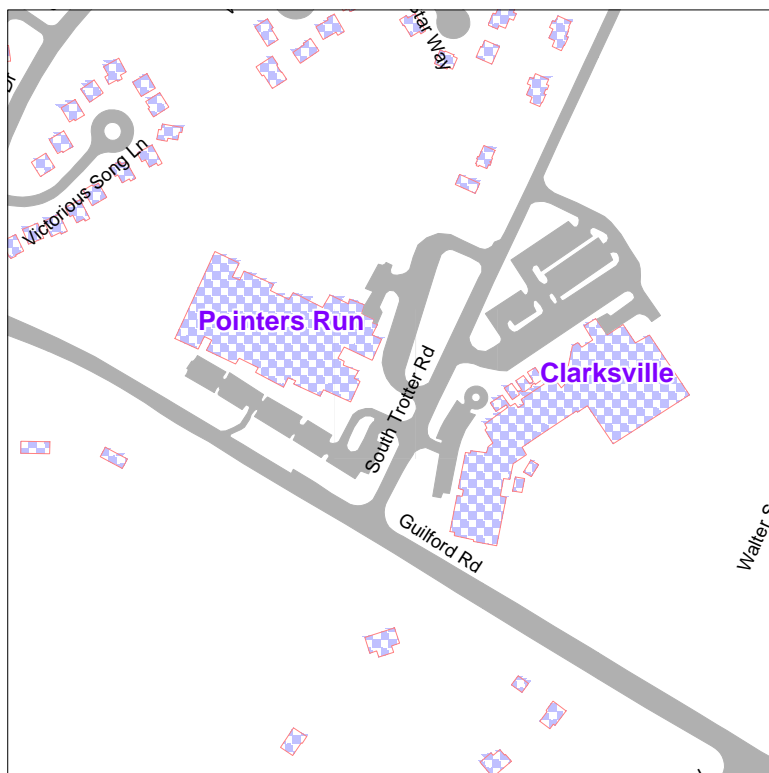

## Directions to Clarksville Middle School

---

6535 Trotter Rd  
Clarksville, MD 21029

### From Route 32:

From Rt 32 westbound, exit onto Great Star Drive southbound.

Proceed about 0.5 miles.

Turn left onto Guilford Rd.

Proceed about 0.2 miles.

Turn left onto Trotter Rd.

The school is immediately on the right.

From Rt 32 eastbound, exit onto Rt 108 (Clarksville Pk) southbound.

Proceed about 0.3 miles.

Turn left onto Guilford Rd.

Proceed about 1.4 miles.

Turn left onto Trotter Rd.

The school is immediately on the right.