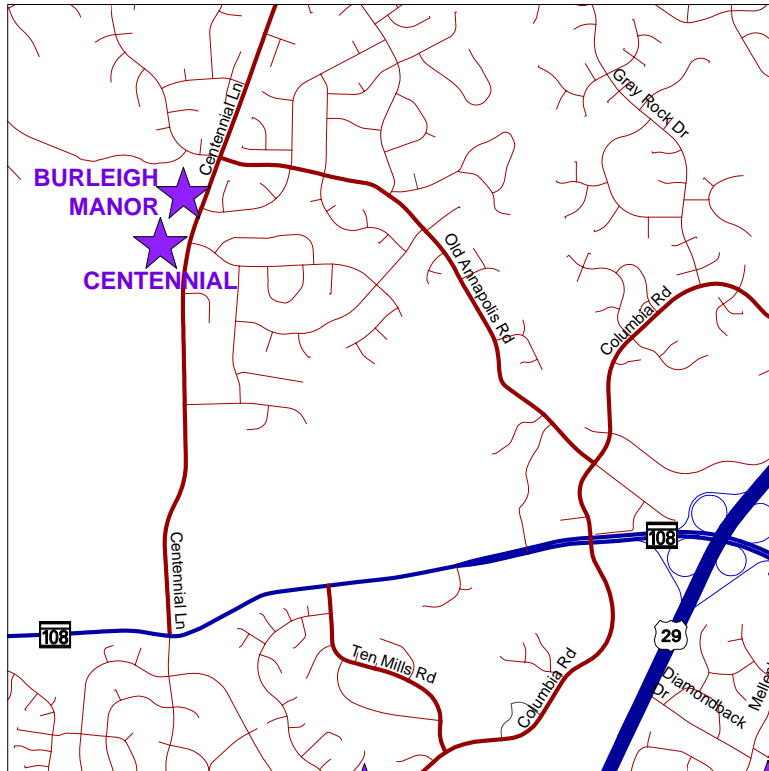

Directions to Burleigh Manor Middle School

4200 Centennial Lane
Ellicott City, MD 21042

From Route 29:

Exit onto Rt 108 westbound.

Proceed about 1.7 miles.

Turn right onto Centennial Ln.

Proceed about 1.3 miles to the school on the left.