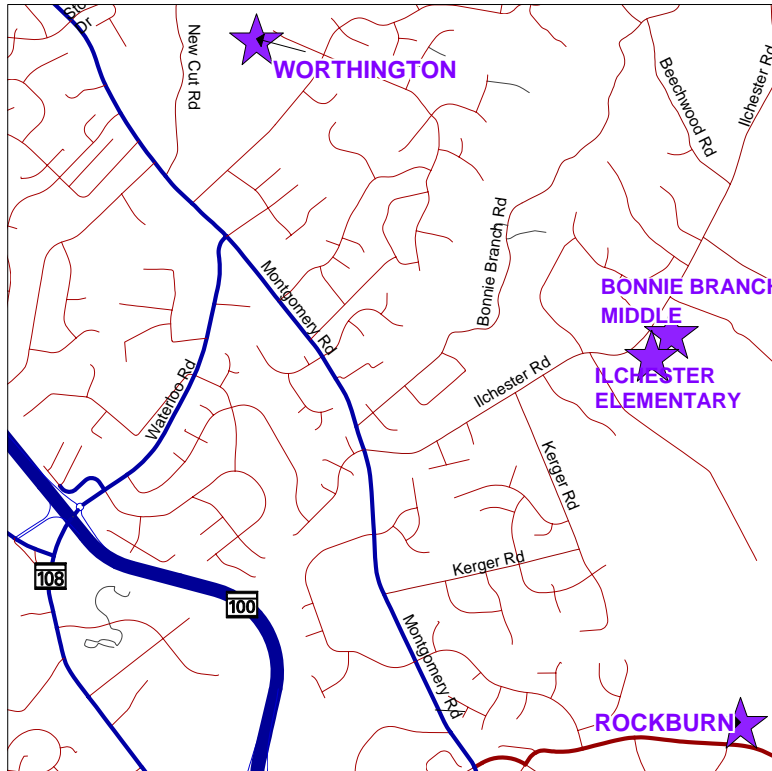

Directions to Bonnie Branch Middle School

4979 Ilchester Road
Ellicott City, MD 21043

From Route 100:

Exit onto Long Gate Parkway or Waterloo Rd.

Proceed to Waterloo Rd northbound.

Proceed about 1 mile.

Turn right onto Montgomery Rd.

Proceed about 0.7 miles.

Turn left onto Ilchester Road.

Proceed about 1 mile to the school on right.