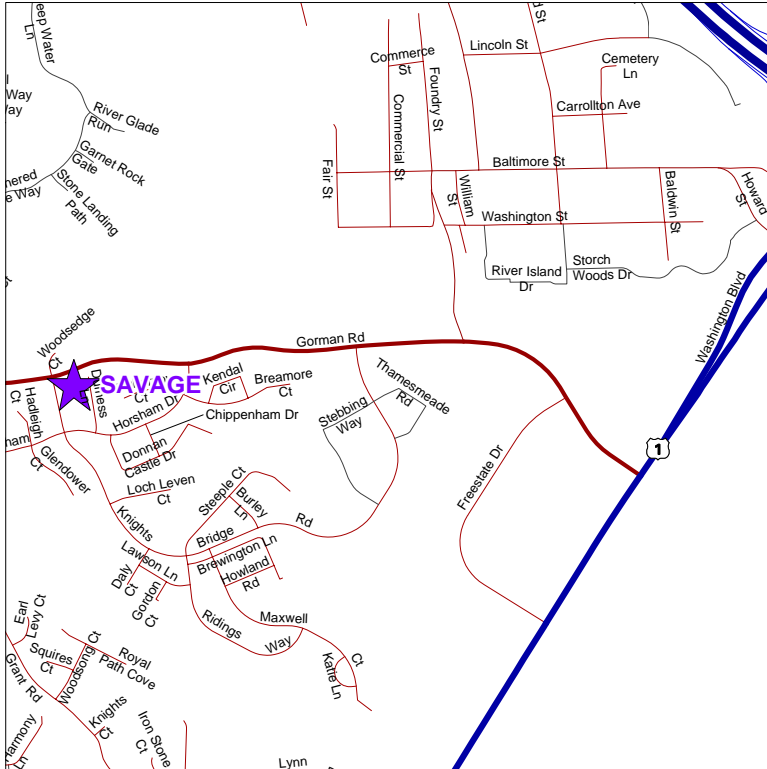

# Directions to Savage Branch Library

9525 Durness Lane  
Laurel, MD 20723

## From Route 1:

Exit onto Gorman Road.

Proceed about 1 mile.

Turn left onto the second Knights Bridge Road intersection. (Knights Bridge Road is a horseshoe-shaped road.)

Proceed about 0.1 miles.

Turn left onto Horsham Rd.

Proceed less than 0.1 miles.

Turn left onto Durness Rd.

The library is immediately on the left.