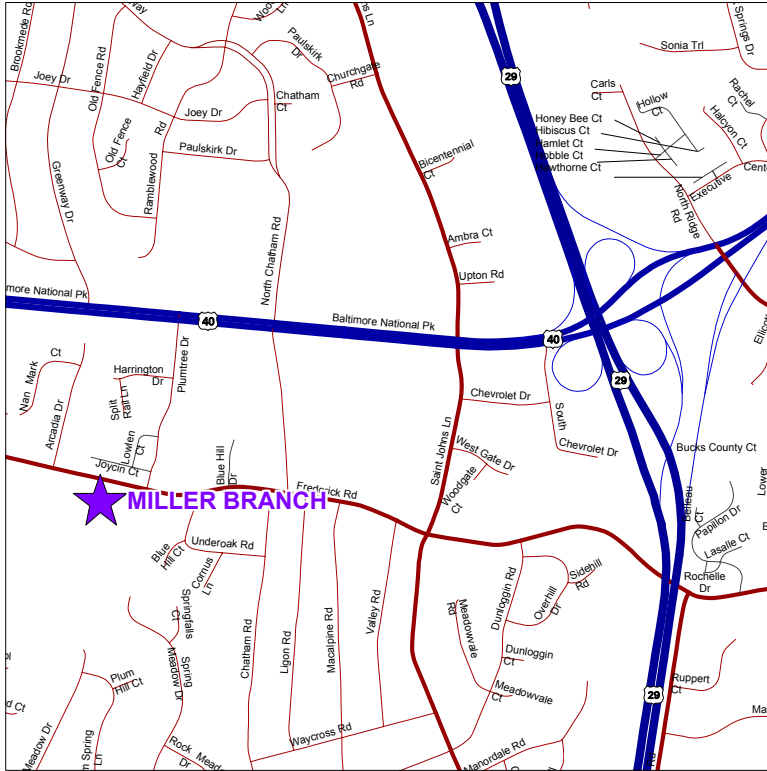

Directions to Miller Branch Library

9421 Frederick Road
Ellicott City, MD 21042

From Route 29:

Exit onto Rt 40 westbound.

Proceed about 0.25 miles.

Turn left onto Saint Johns Ln.

Proceed about 0.4 miles.

Turn right onto Frederick Rd.

Library is about 0.6 miles on the left.