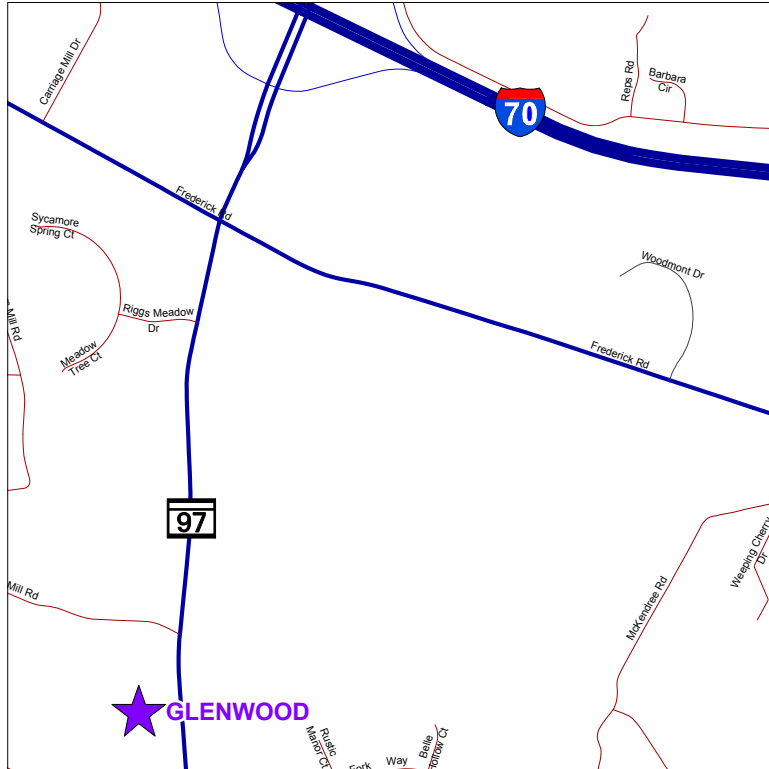

Directions to Glenwood Branch Library

2350 Route 97
Cooksville, MD 21723

From Route 70:

Exit onto MD Route 97.

Turn left onto MD Route 97 South.

Proceed about 1.5 miles.

Turn right into Library entrance.